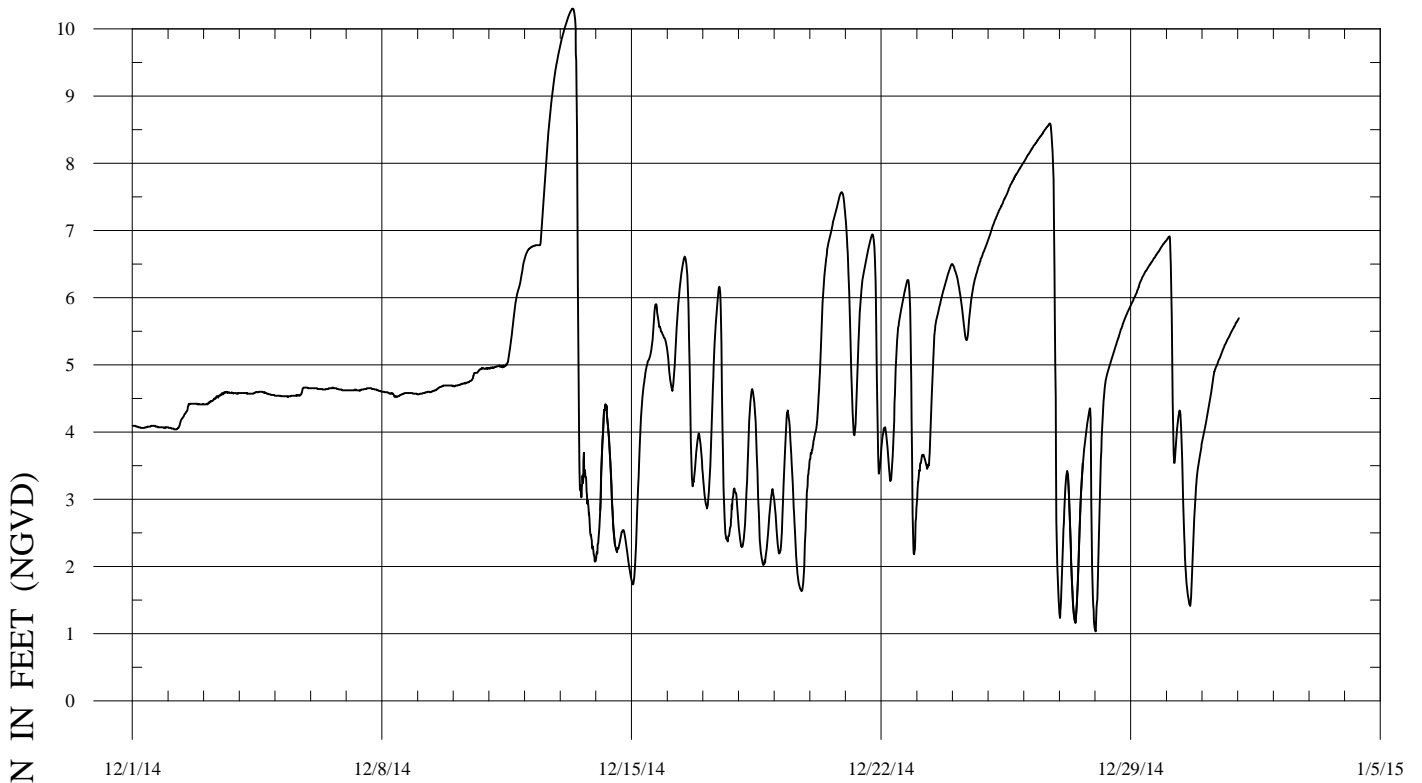

CARMEL RIVER LAGOON

DECEMBER 2014

JANUARY 2015