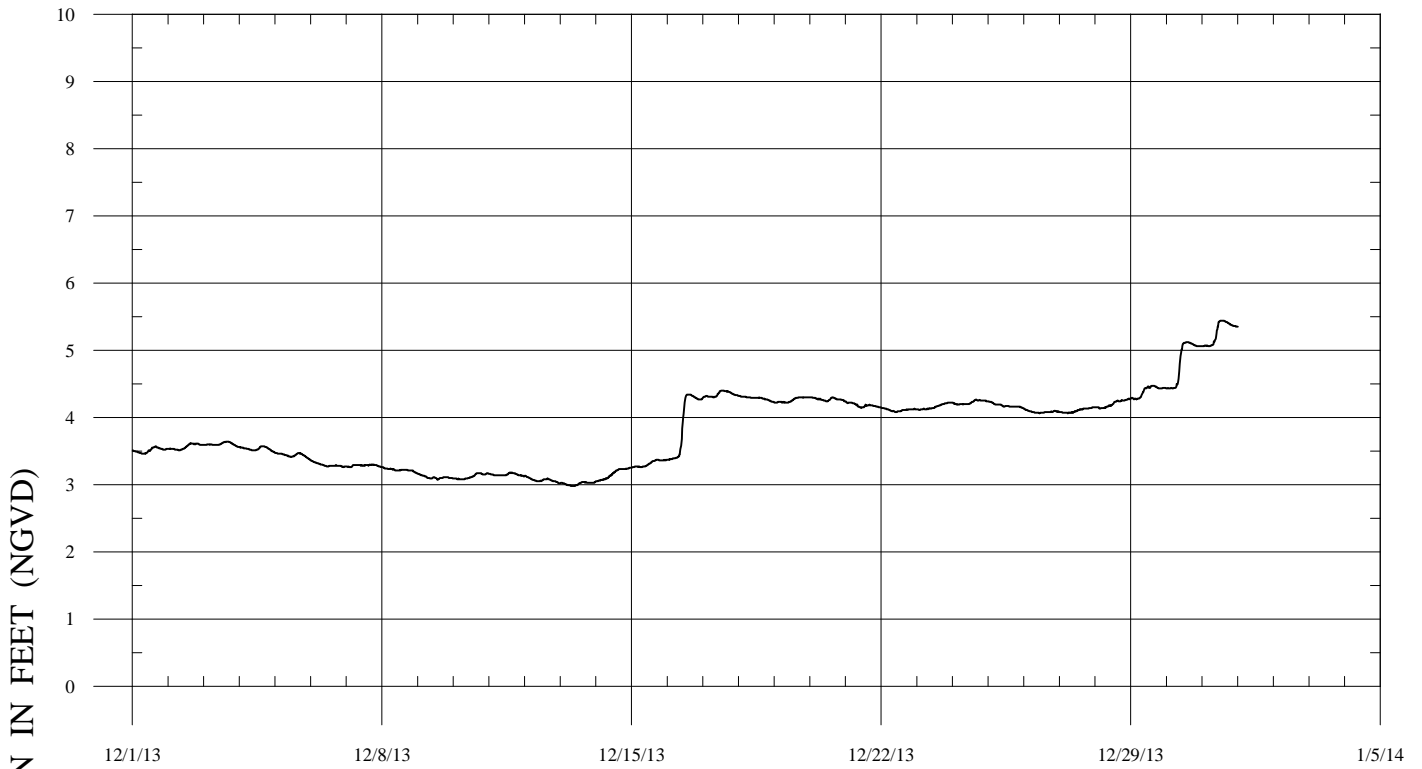

CARMEL RIVER LAGOON

DECEMBER 2013

JANUARY 2014