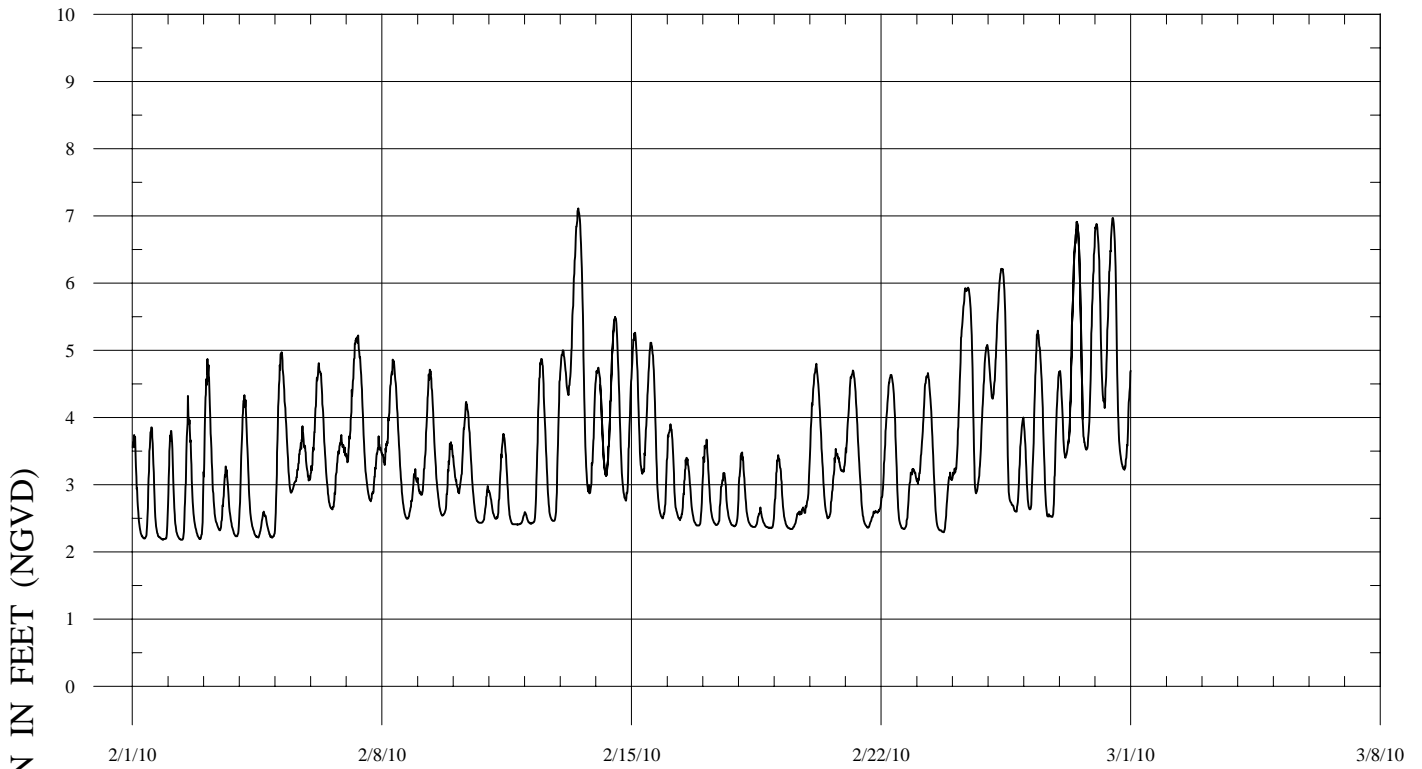

CARMEL RIVER LAGOON

FEBRUARY 2010

MARCH 2010