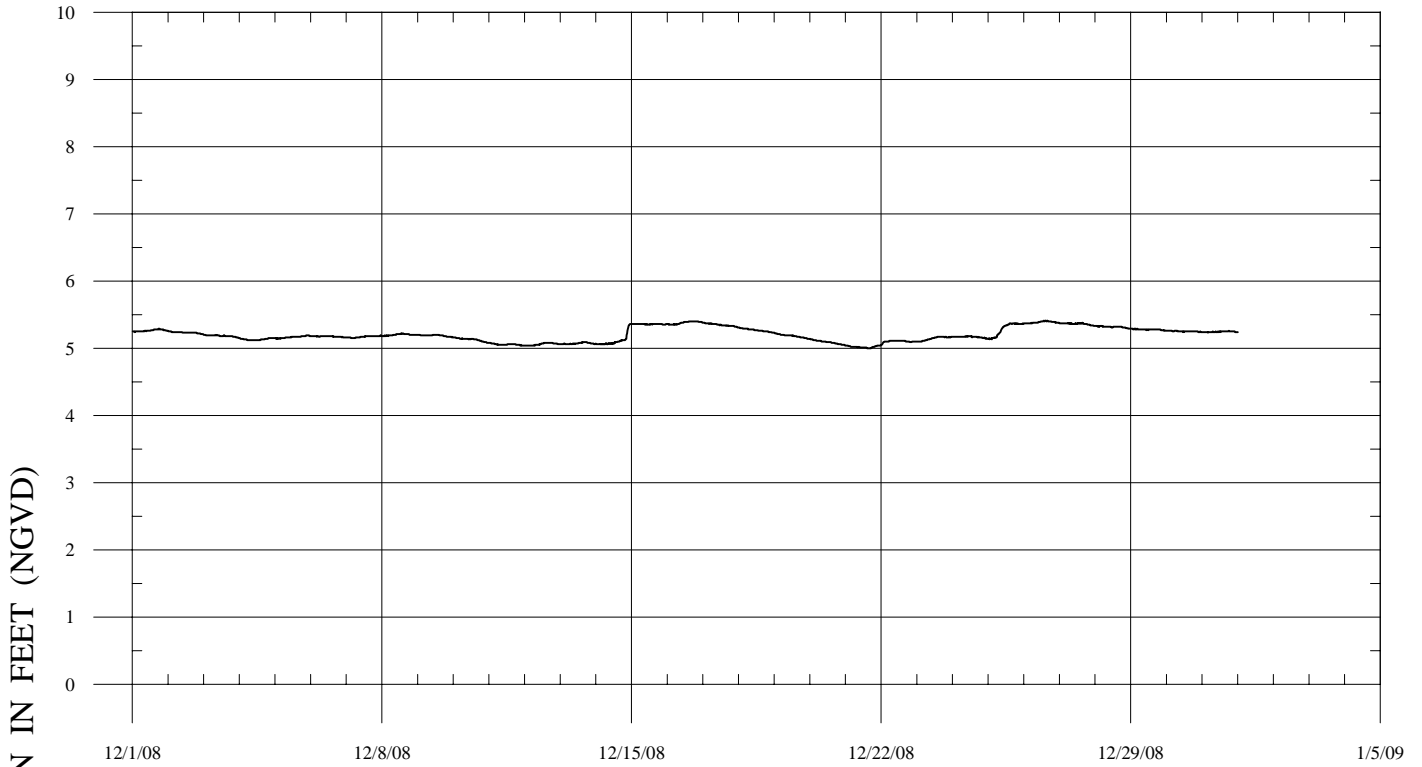

CARMEL RIVER LAGOON

DECEMBER 2008

JANUARY 2009