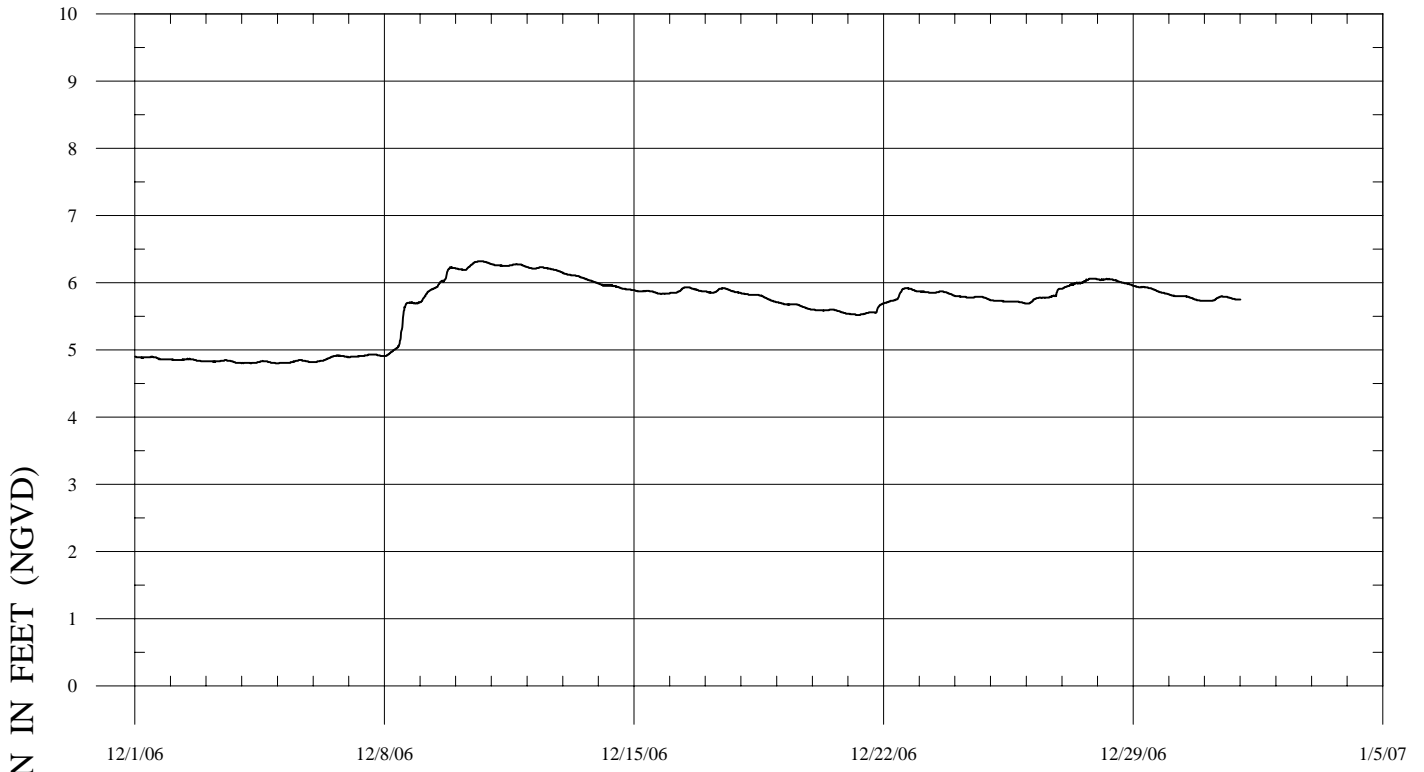

CARMEL RIVER LAGOON

DECEMBER 2006

JANUARY 2007