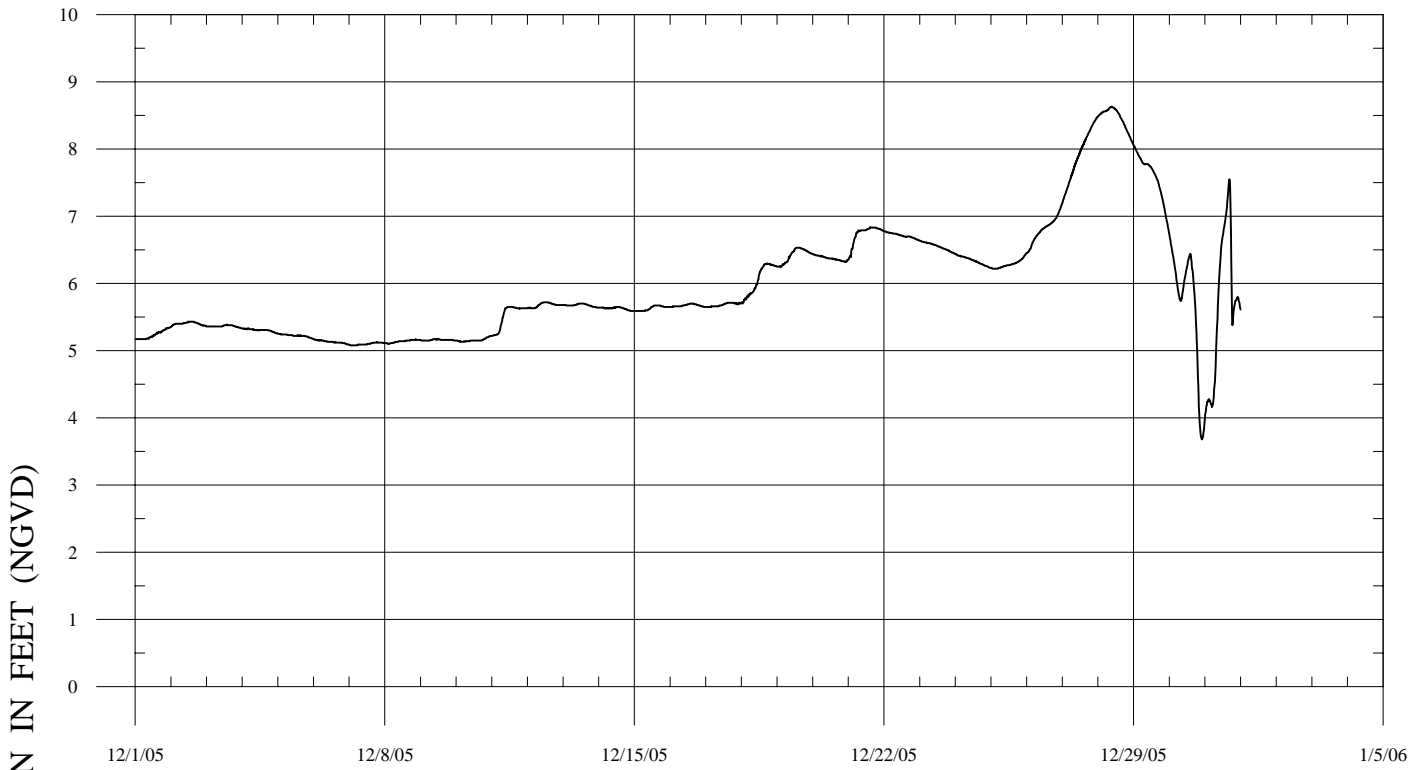

CARMEL RIVER LAGOON

DECEMBER 2005

JANUARY 2006