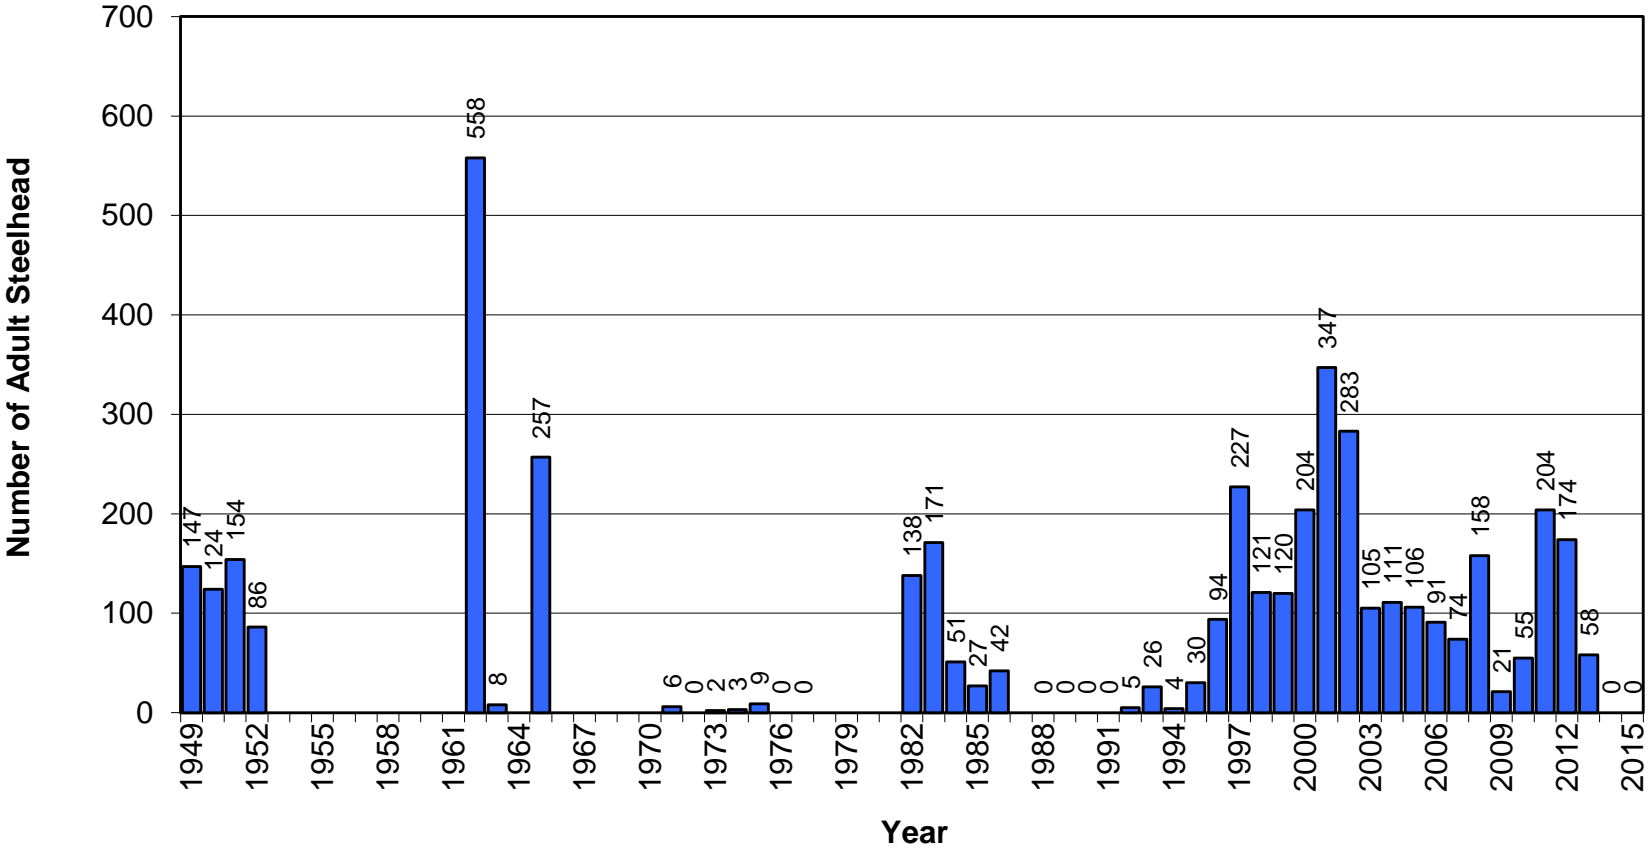

# Number of Adult Steelhead at Los Padres Dam

Selected Years: 1949-2015

Source: CAW Files