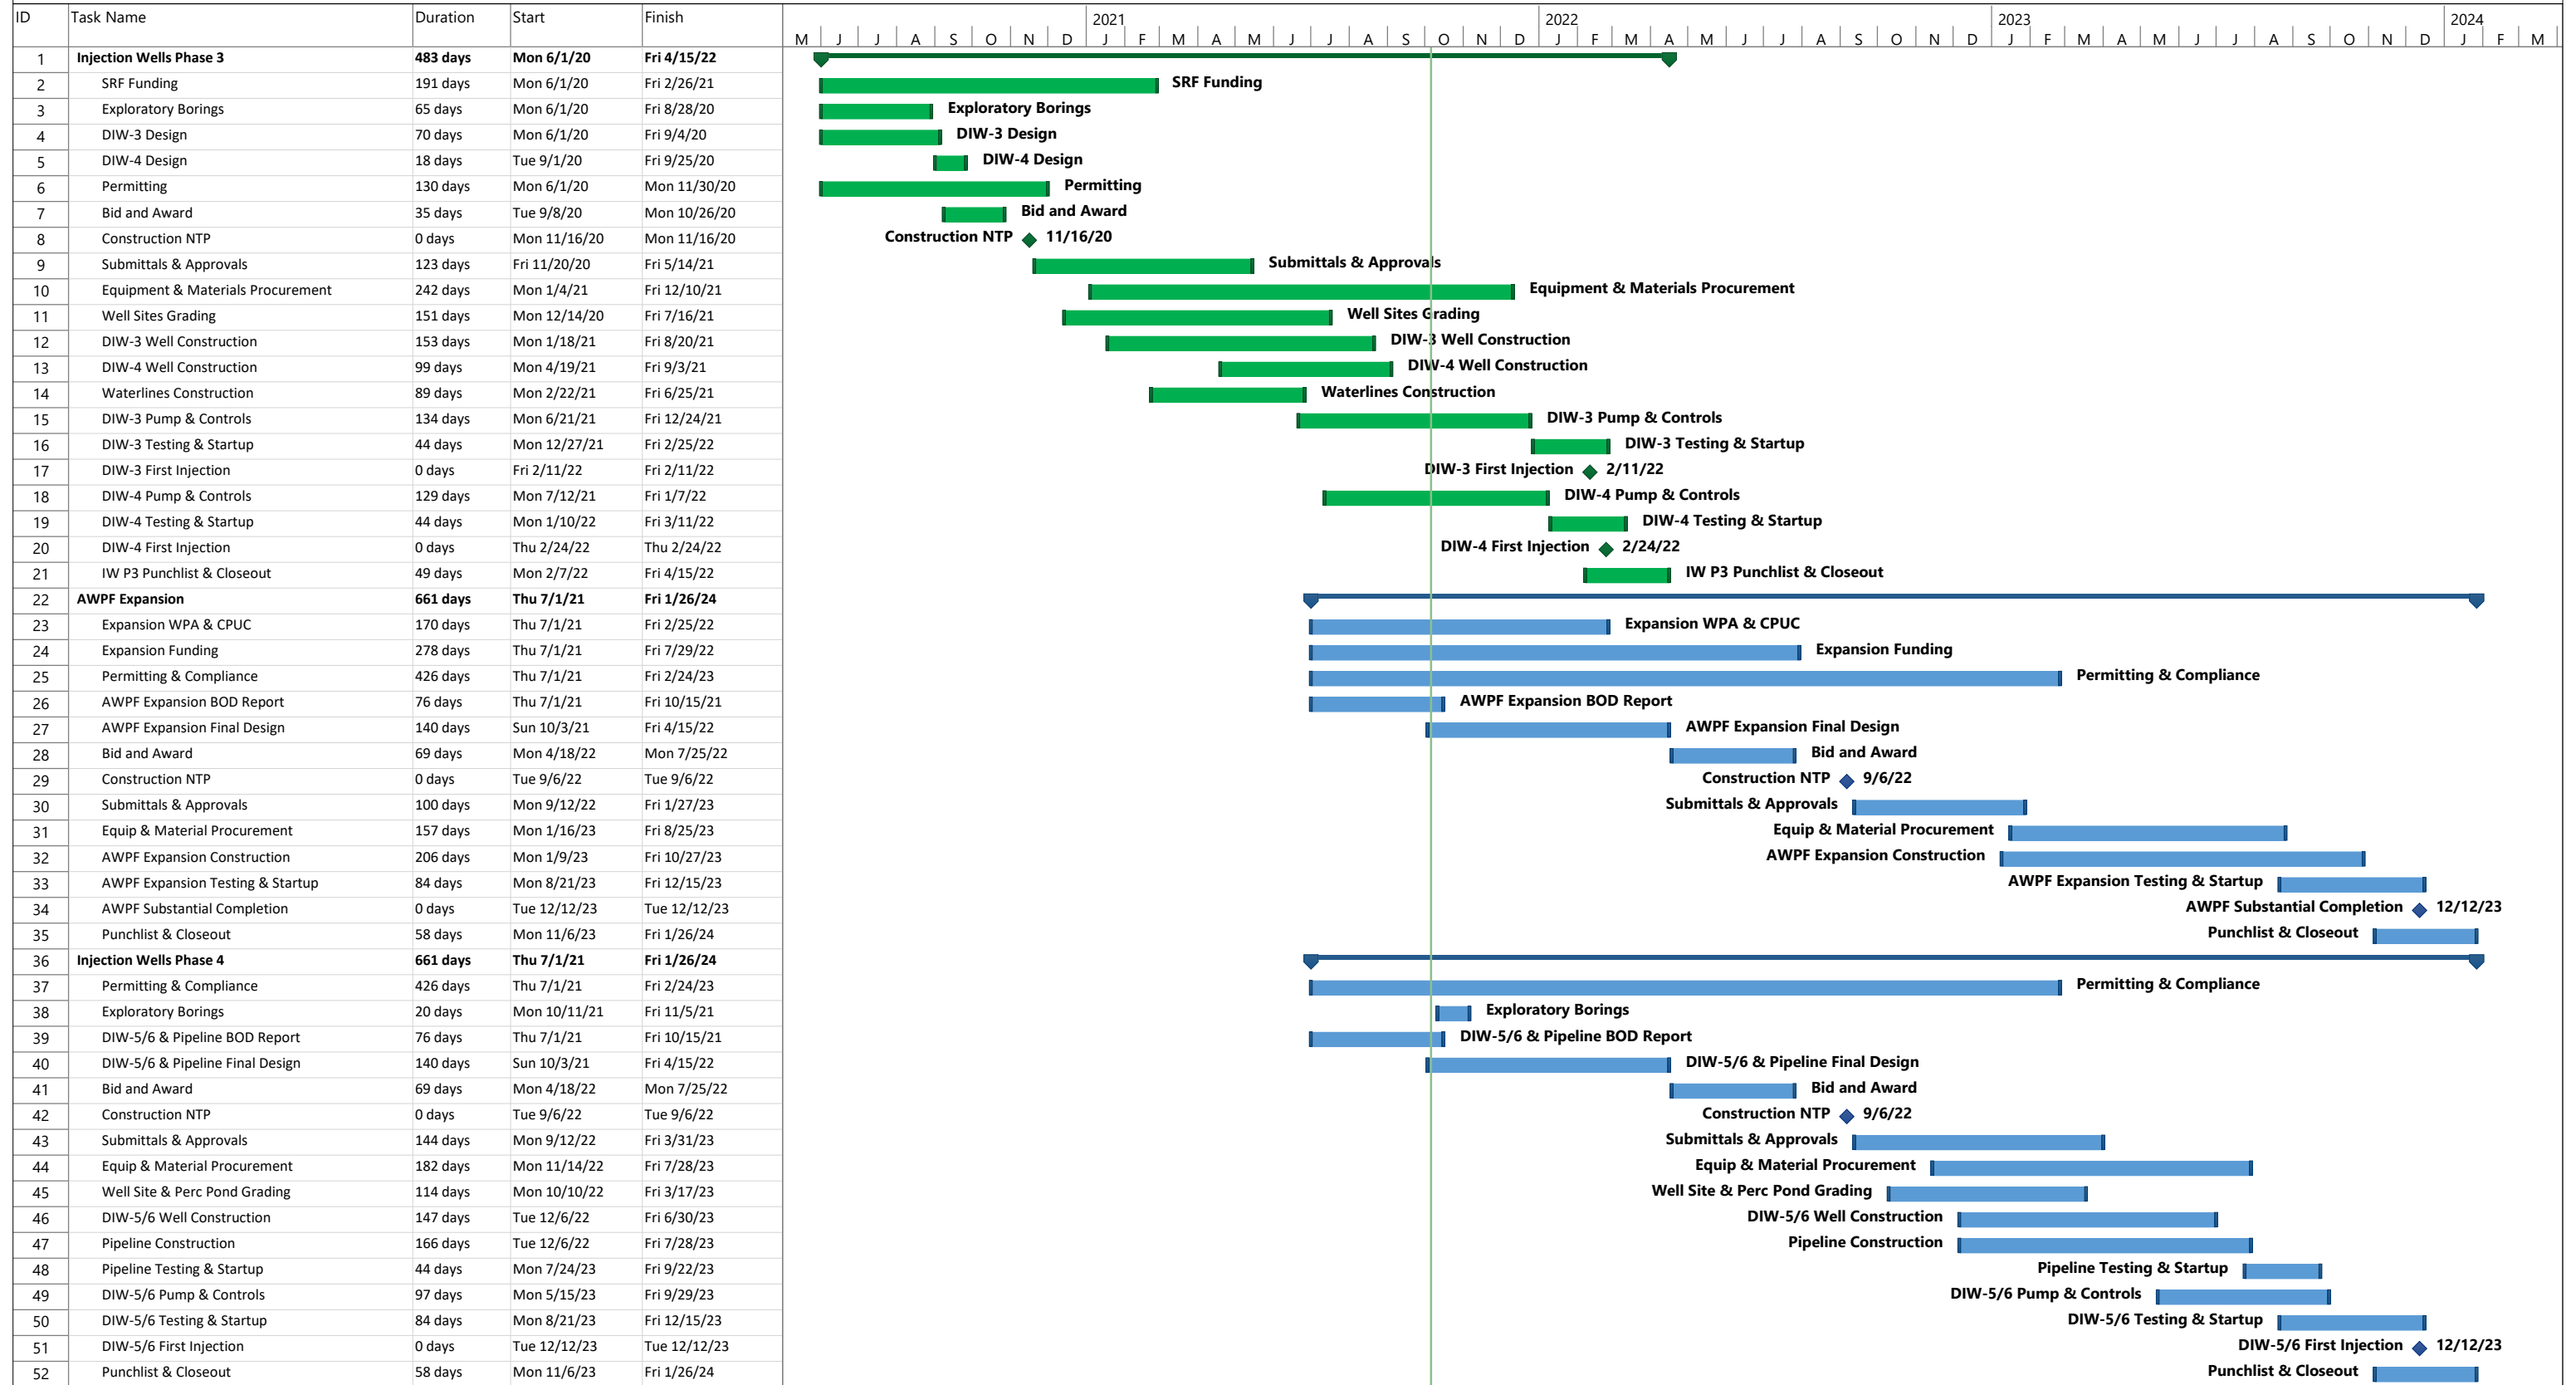

EXHIBIT 9-A: PWM and Expanded PWM Executive Schedule

Project: PWM GWR Summary
Date: Wed 10/6/21

PWM Expansion		AWPF Expansion/IW Ph 4 Summary		PWM Expansion Milestones	◆
Injection Well Ph 3		Injection Well Ph 3 Summary		Injection Wells Phase 3 Milestone	◆