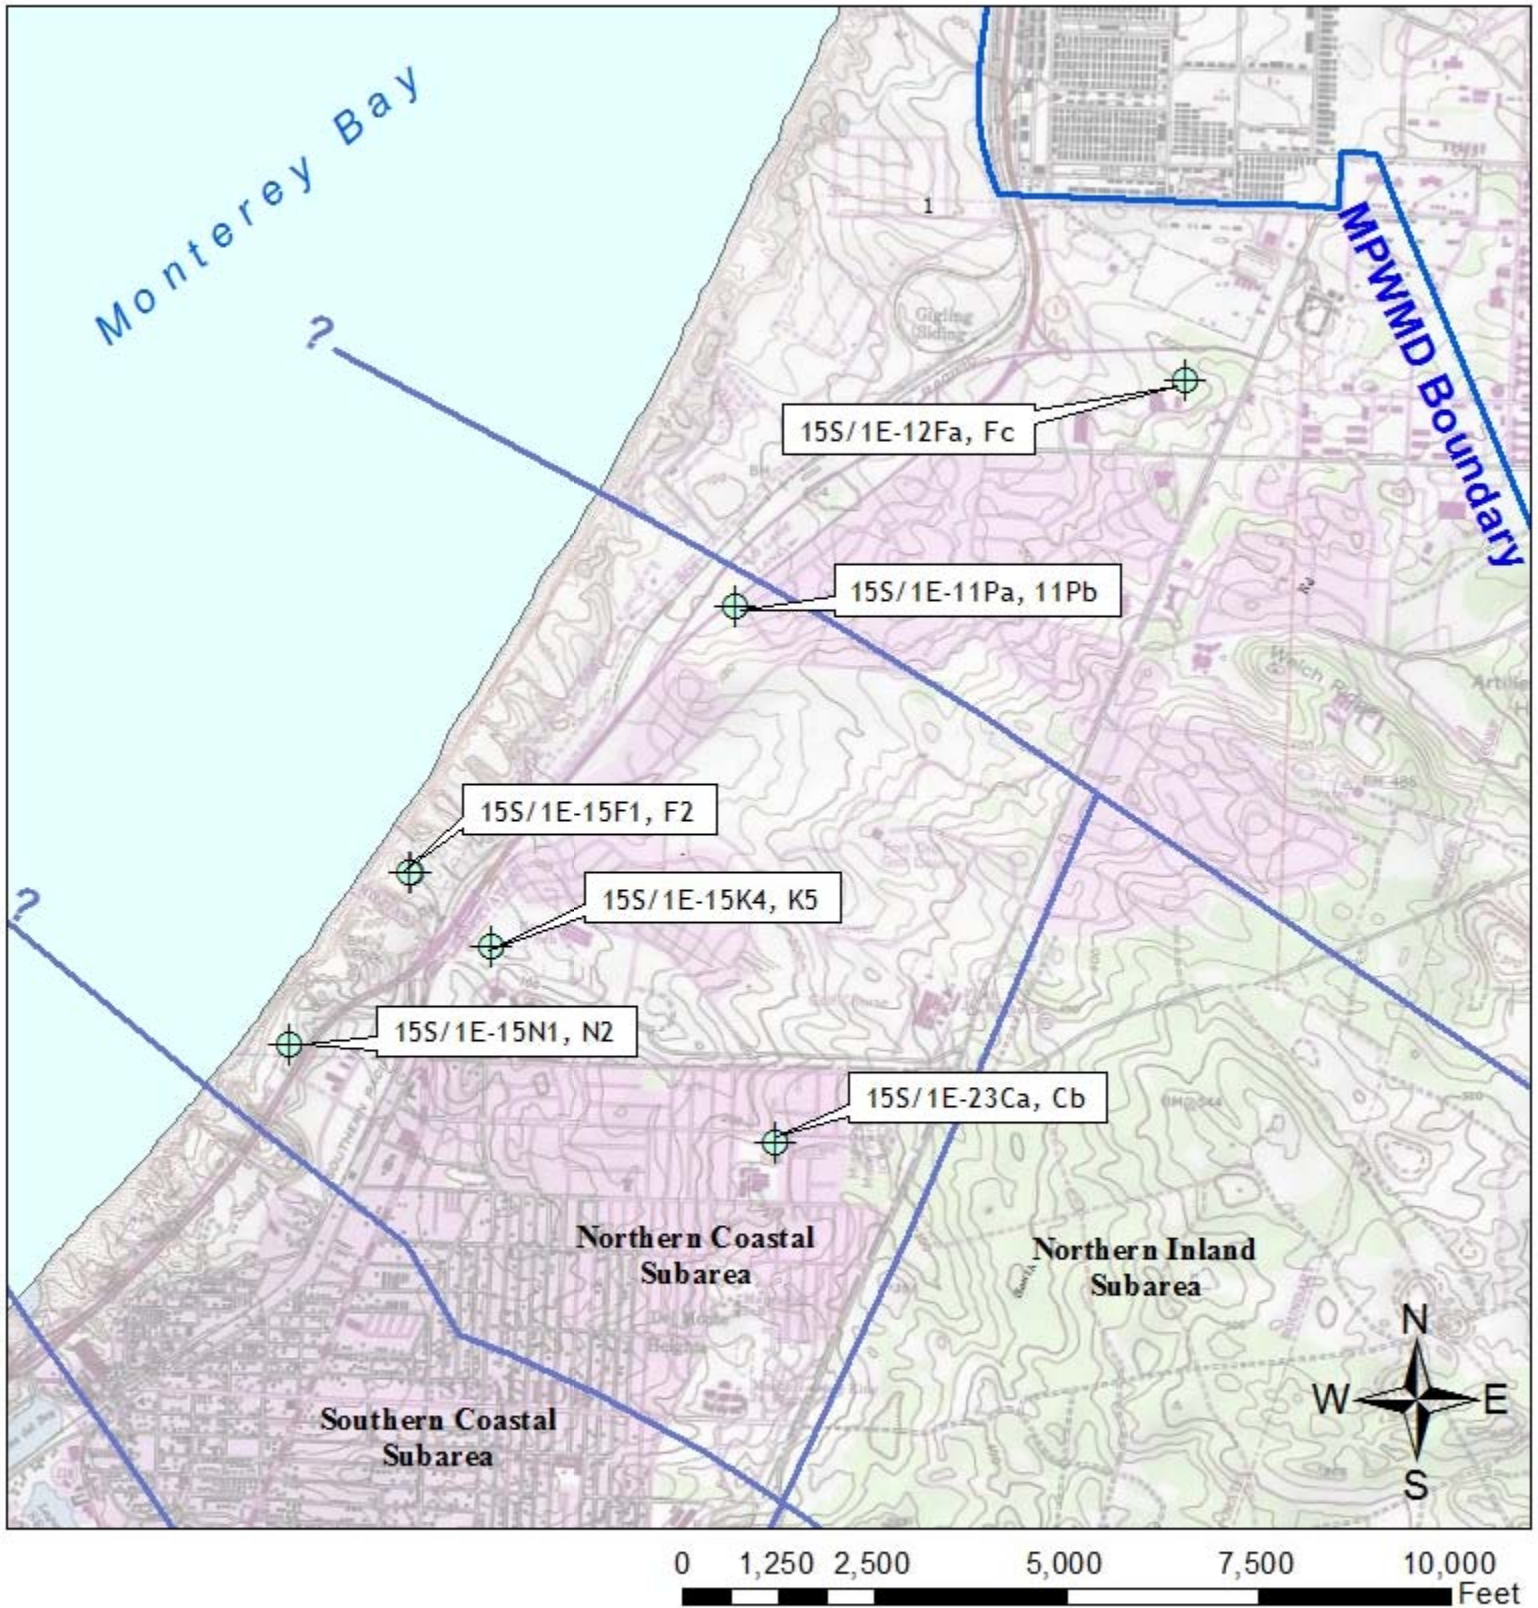

SEASIDE GROUNDWATER BASIN COASTAL WATER QUALITY MONITORING WELLS

Scale