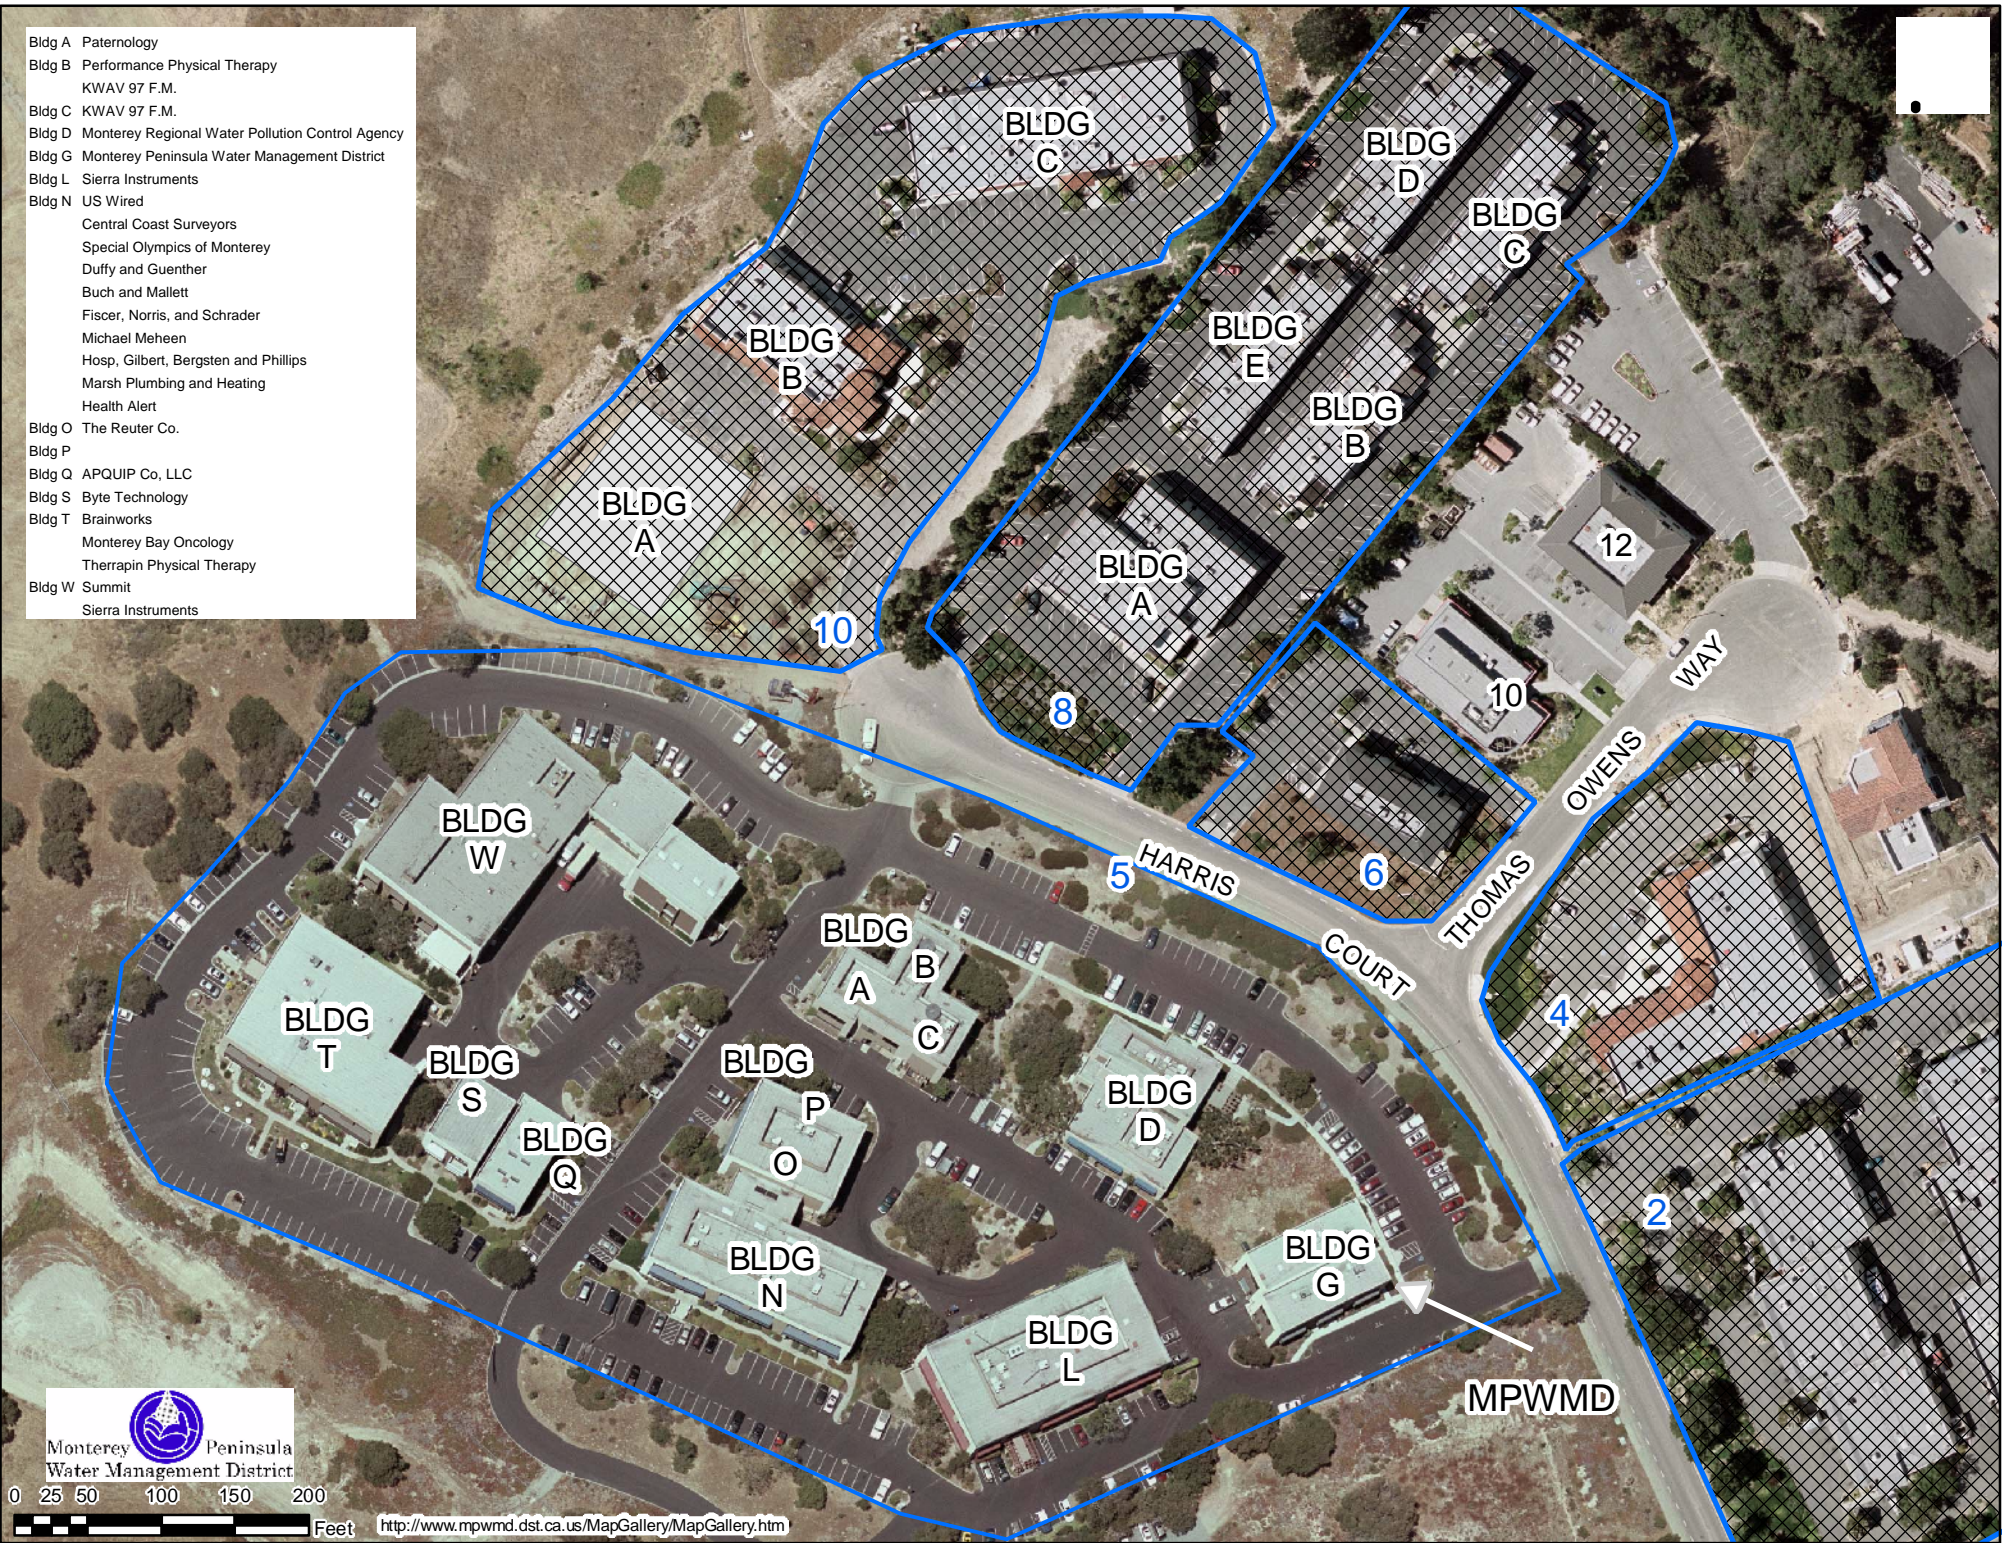

- Bldg A Paternology
- Bldg B Performance Physical Therapy  
KWAV 97 F.M.
- Bldg C KWAV 97 F.M.
- Bldg D Monterey Regional Water Pollution Control Agency
- Bldg G Monterey Peninsula Water Management District
- Bldg L Sierra Instruments
- Bldg N US Wired
- Central Coast Surveyors
- Special Olympics of Monterey
- Duffy and Guenther
- Buch and Mallett
- Fiscer, Norris, and Schrader
- Michael Mehean
- Hosp, Gilbert, Bergsten and Phillips
- Marsh Plumbing and Heating
- Health Alert
- Bldg O The Reuter Co.
- Bldg P
- Bldg Q APQUIP Co, LLC
- Bldg S Byte Technology
- Bldg T Brainworks
- Monterey Bay Oncology
- Therrapin Physical Therapy
- Bldg W Summit
- Sierra Instruments

Monterey Peninsula  
Water Management District

0 25 50 100 150 200

Feet

<http://www.mpwmd.dst.ca.us/MapGallery/MapGallery.htm>