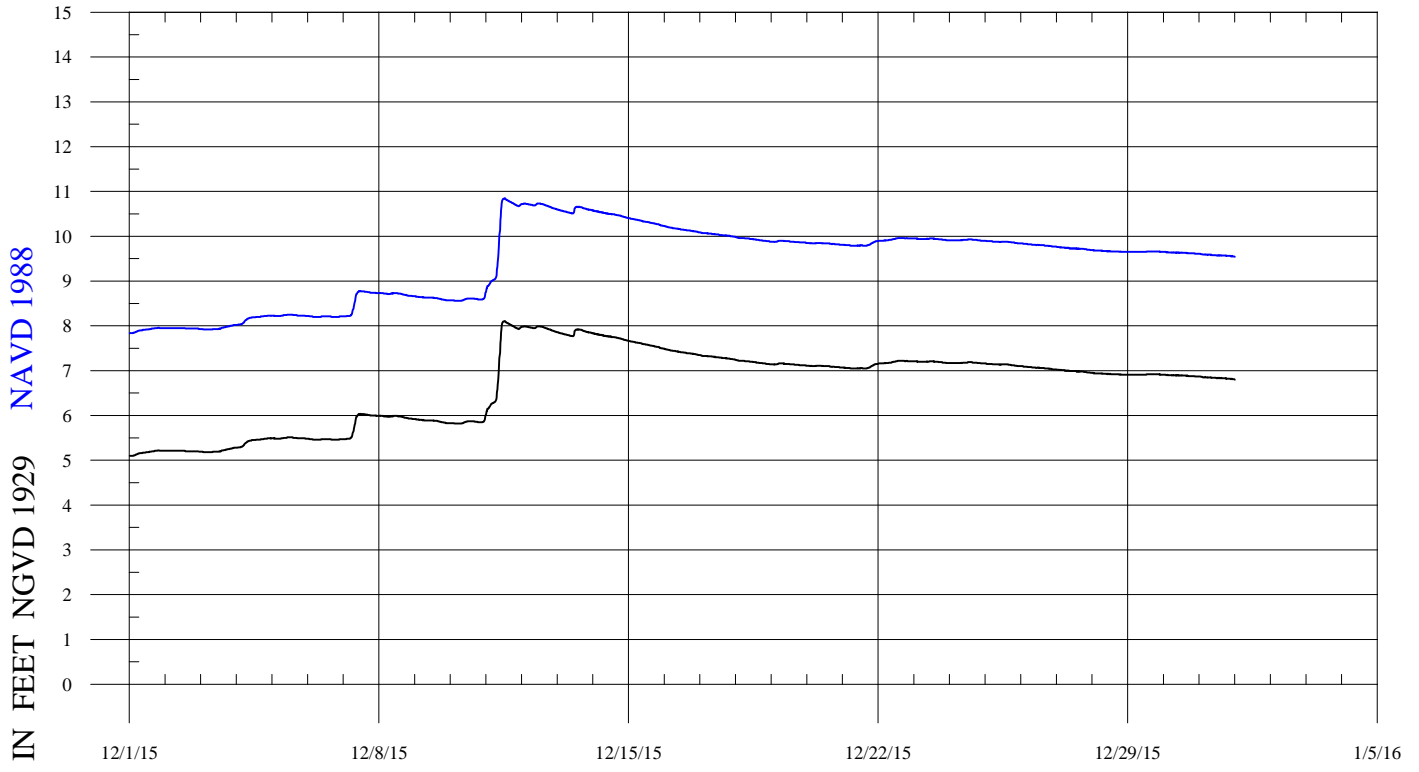

CARMEL RIVER LAGOON

DECEMBER 2015

JANUARY 2016