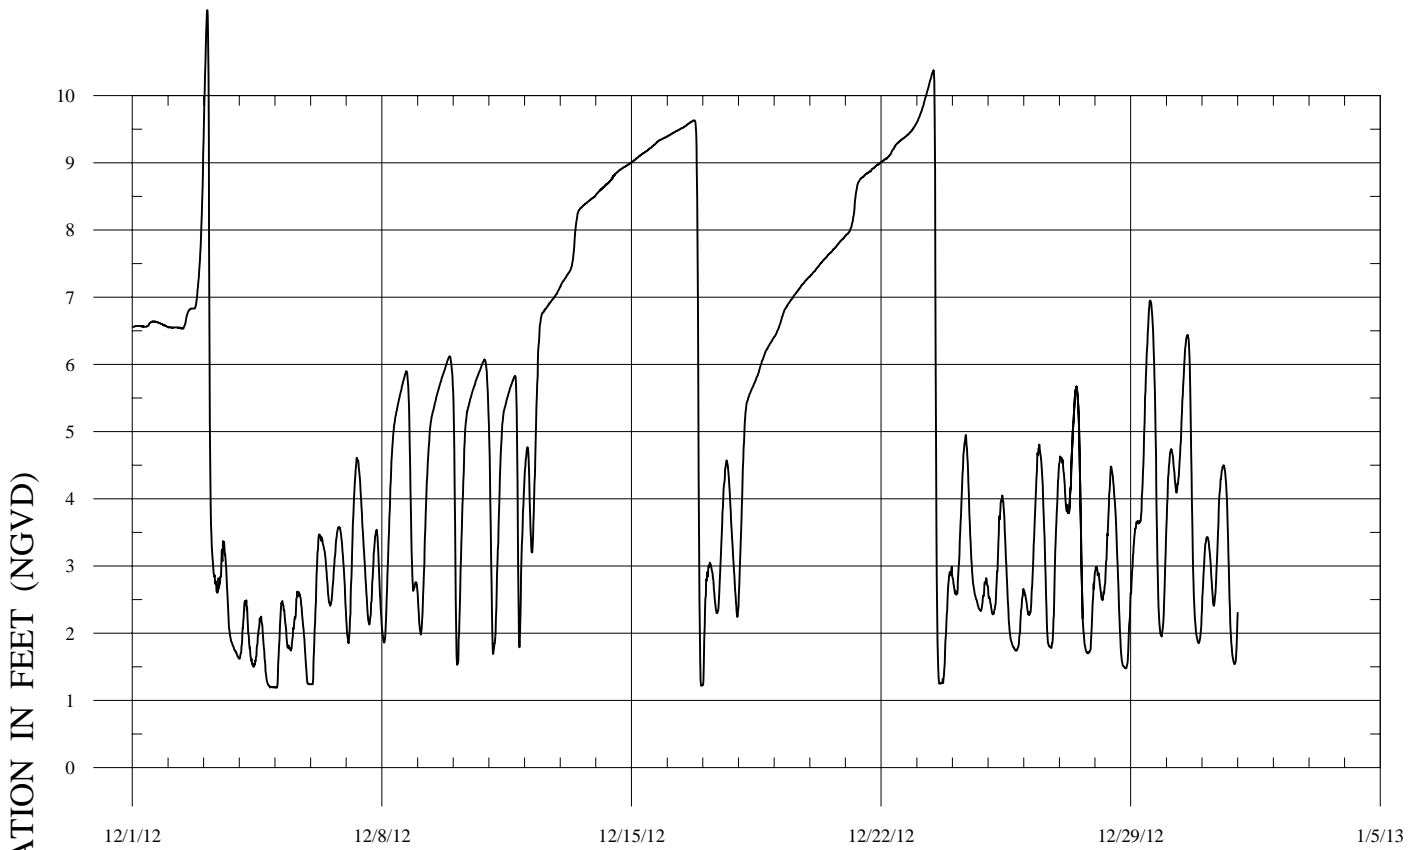

CARMEL RIVER LAGOON

DECEMBER 2012

JANUARY 2013