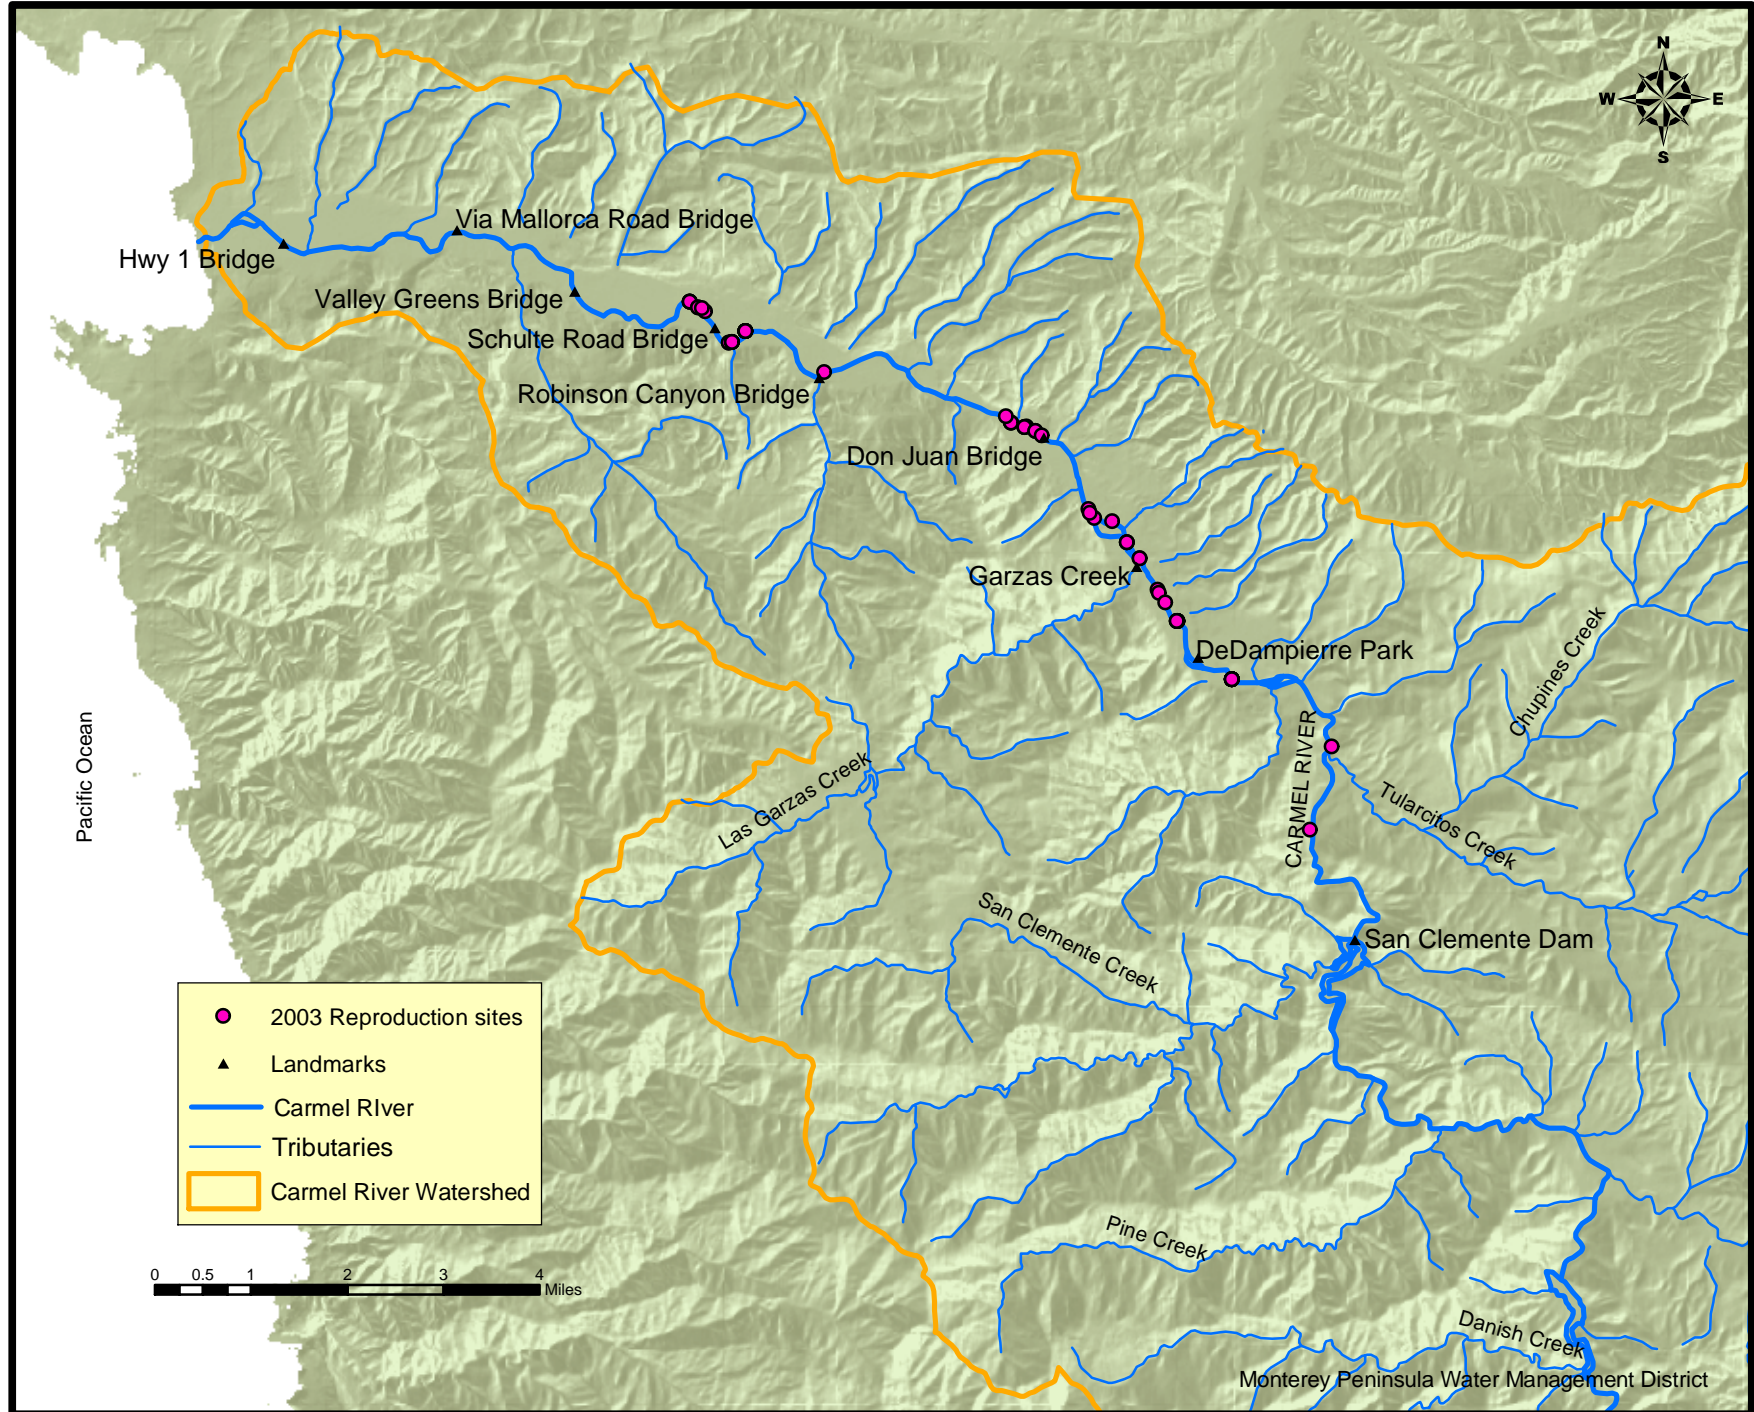

2003 CA Red-legged Frog Reproduction Site Survey, Carmel River

Map 5.5.2.2-6