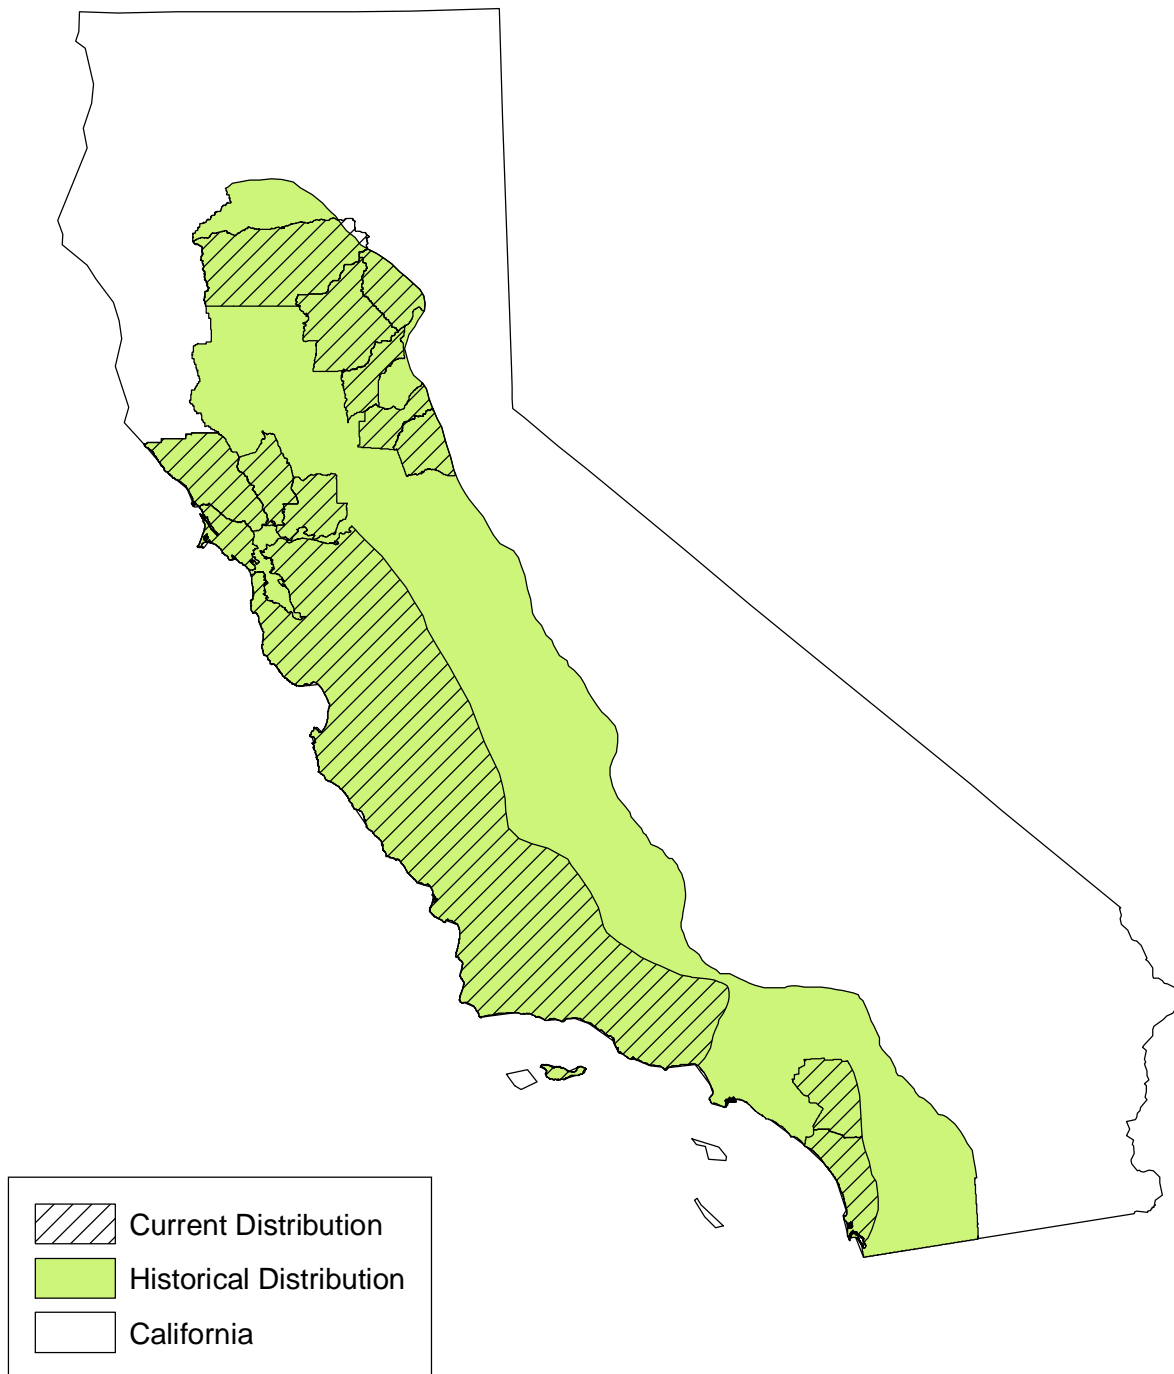

Distribution of California Red-legged Frogs

Modified from US Fish & Wildlife Service files, Sacramento CA. March 2004

Map 5.5.2.2-1