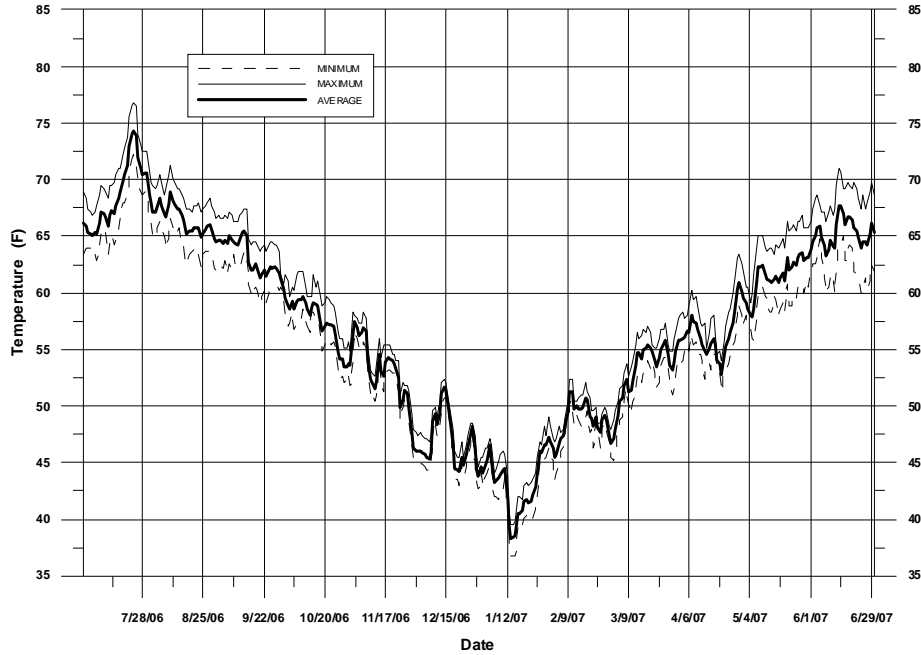

**Figure II-13**  
**Daily Temperatures Recorded from a Continuous Temperature Data Logger**  
**At The Sleepy Hollow Weir (SHW) Station During RY 2007**

**Figure II-14**  
**Daily Temperatures Recorded From a Continuous Temperature Data Logger**  
**at the Above San Clemente (ASC) Station During RY 2007**