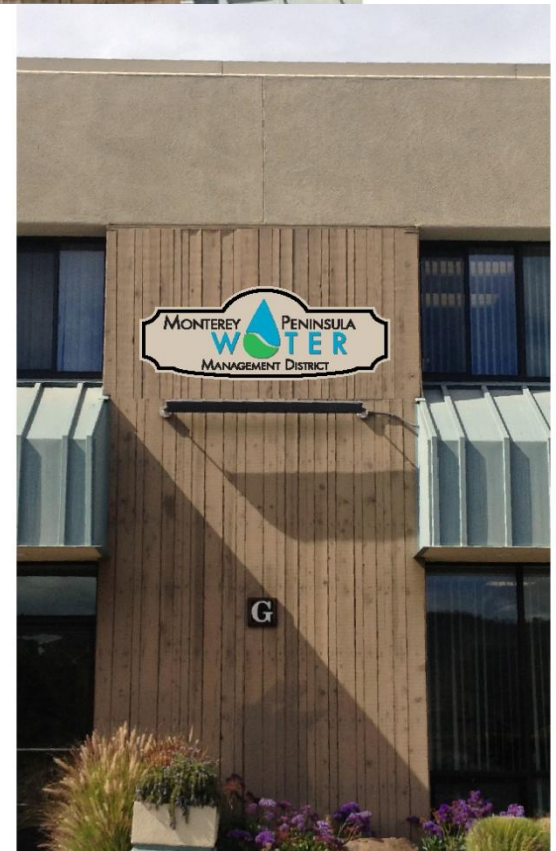

**Option 1** – ¼" thick acrylic lettering (\$2,525), or formed plastic lettering (\$2,125).

**Option 2** – Sand blasted sign, rectangle, or example of another shape. These are preliminary designs examples (\$3,725).