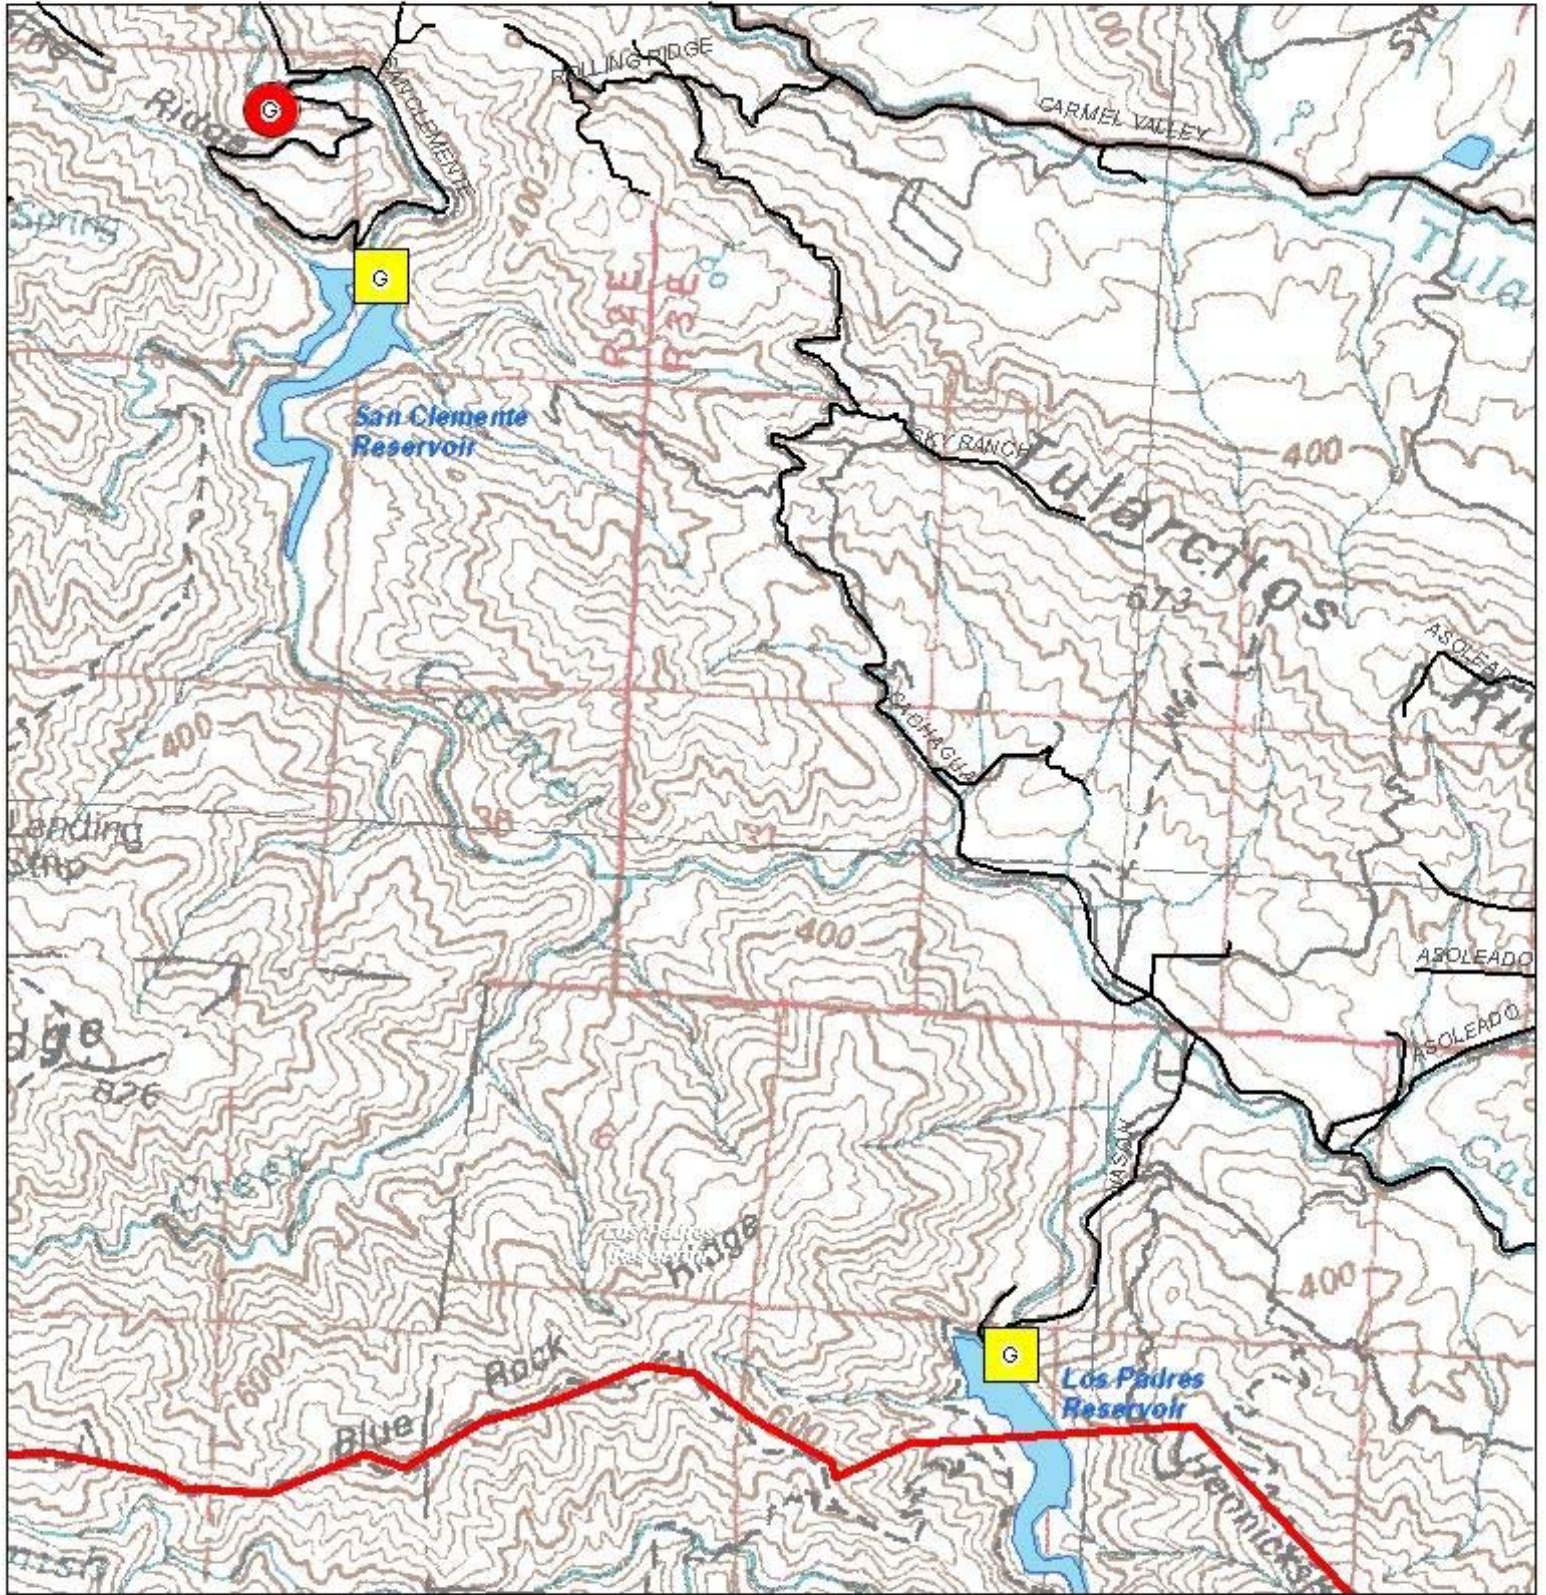

Basin Complex / Indians Fire - SEAT Burn Site Evaluation - Risk to Lives or Property - Area 14

Level of Risk

- G - Geology
- H - Hydrology
- F - Fisheries
- S - Soils
- B - Botany

SEAT - Monterey, C. Trenner, FC - CAL FIRE
Data Sources - CAL FIRE, CGS, OES, USFS - 08/24/08
NAD 27, California Teale Albers