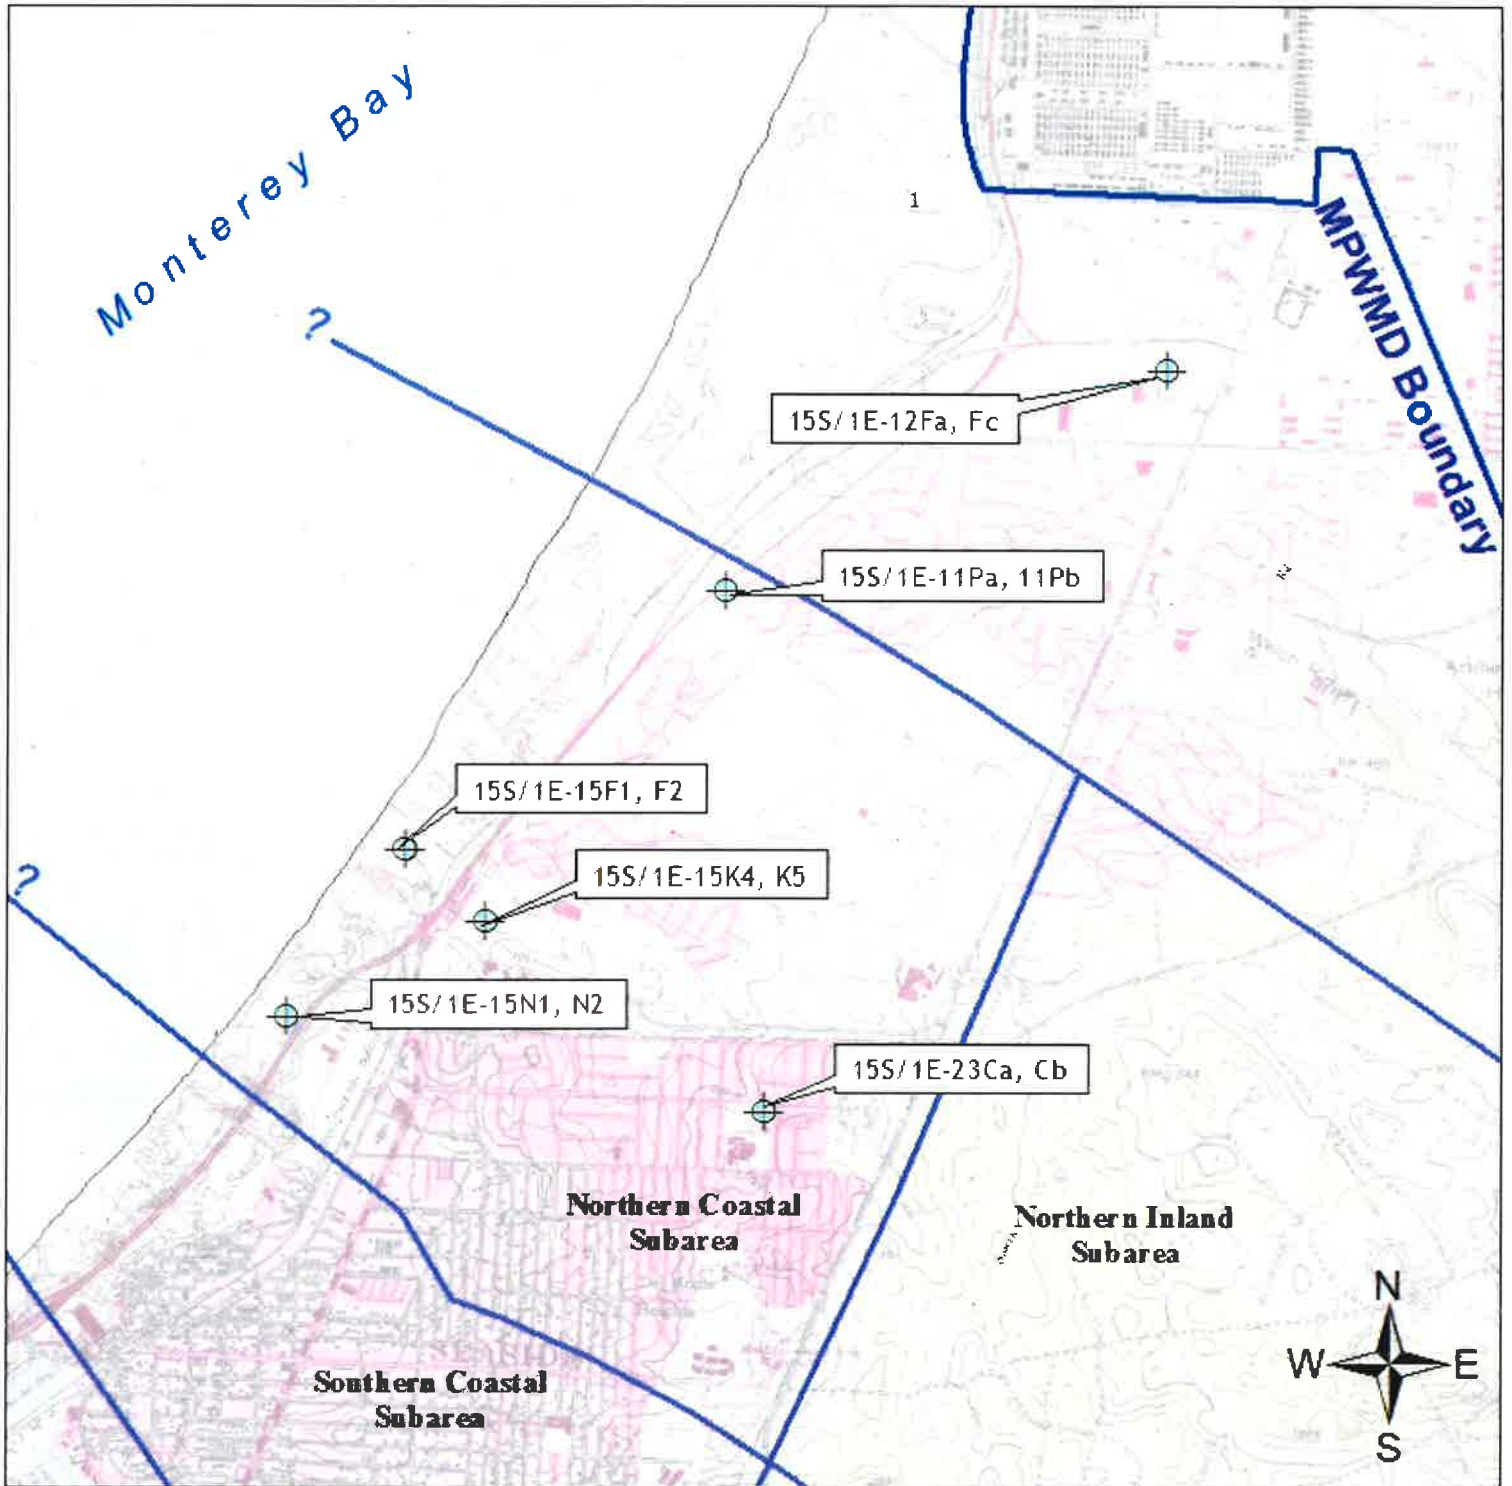

# SEASIDE GROUNDWATER BASIN COASTAL WATER QUALITY MONITORING WELLS

Scale