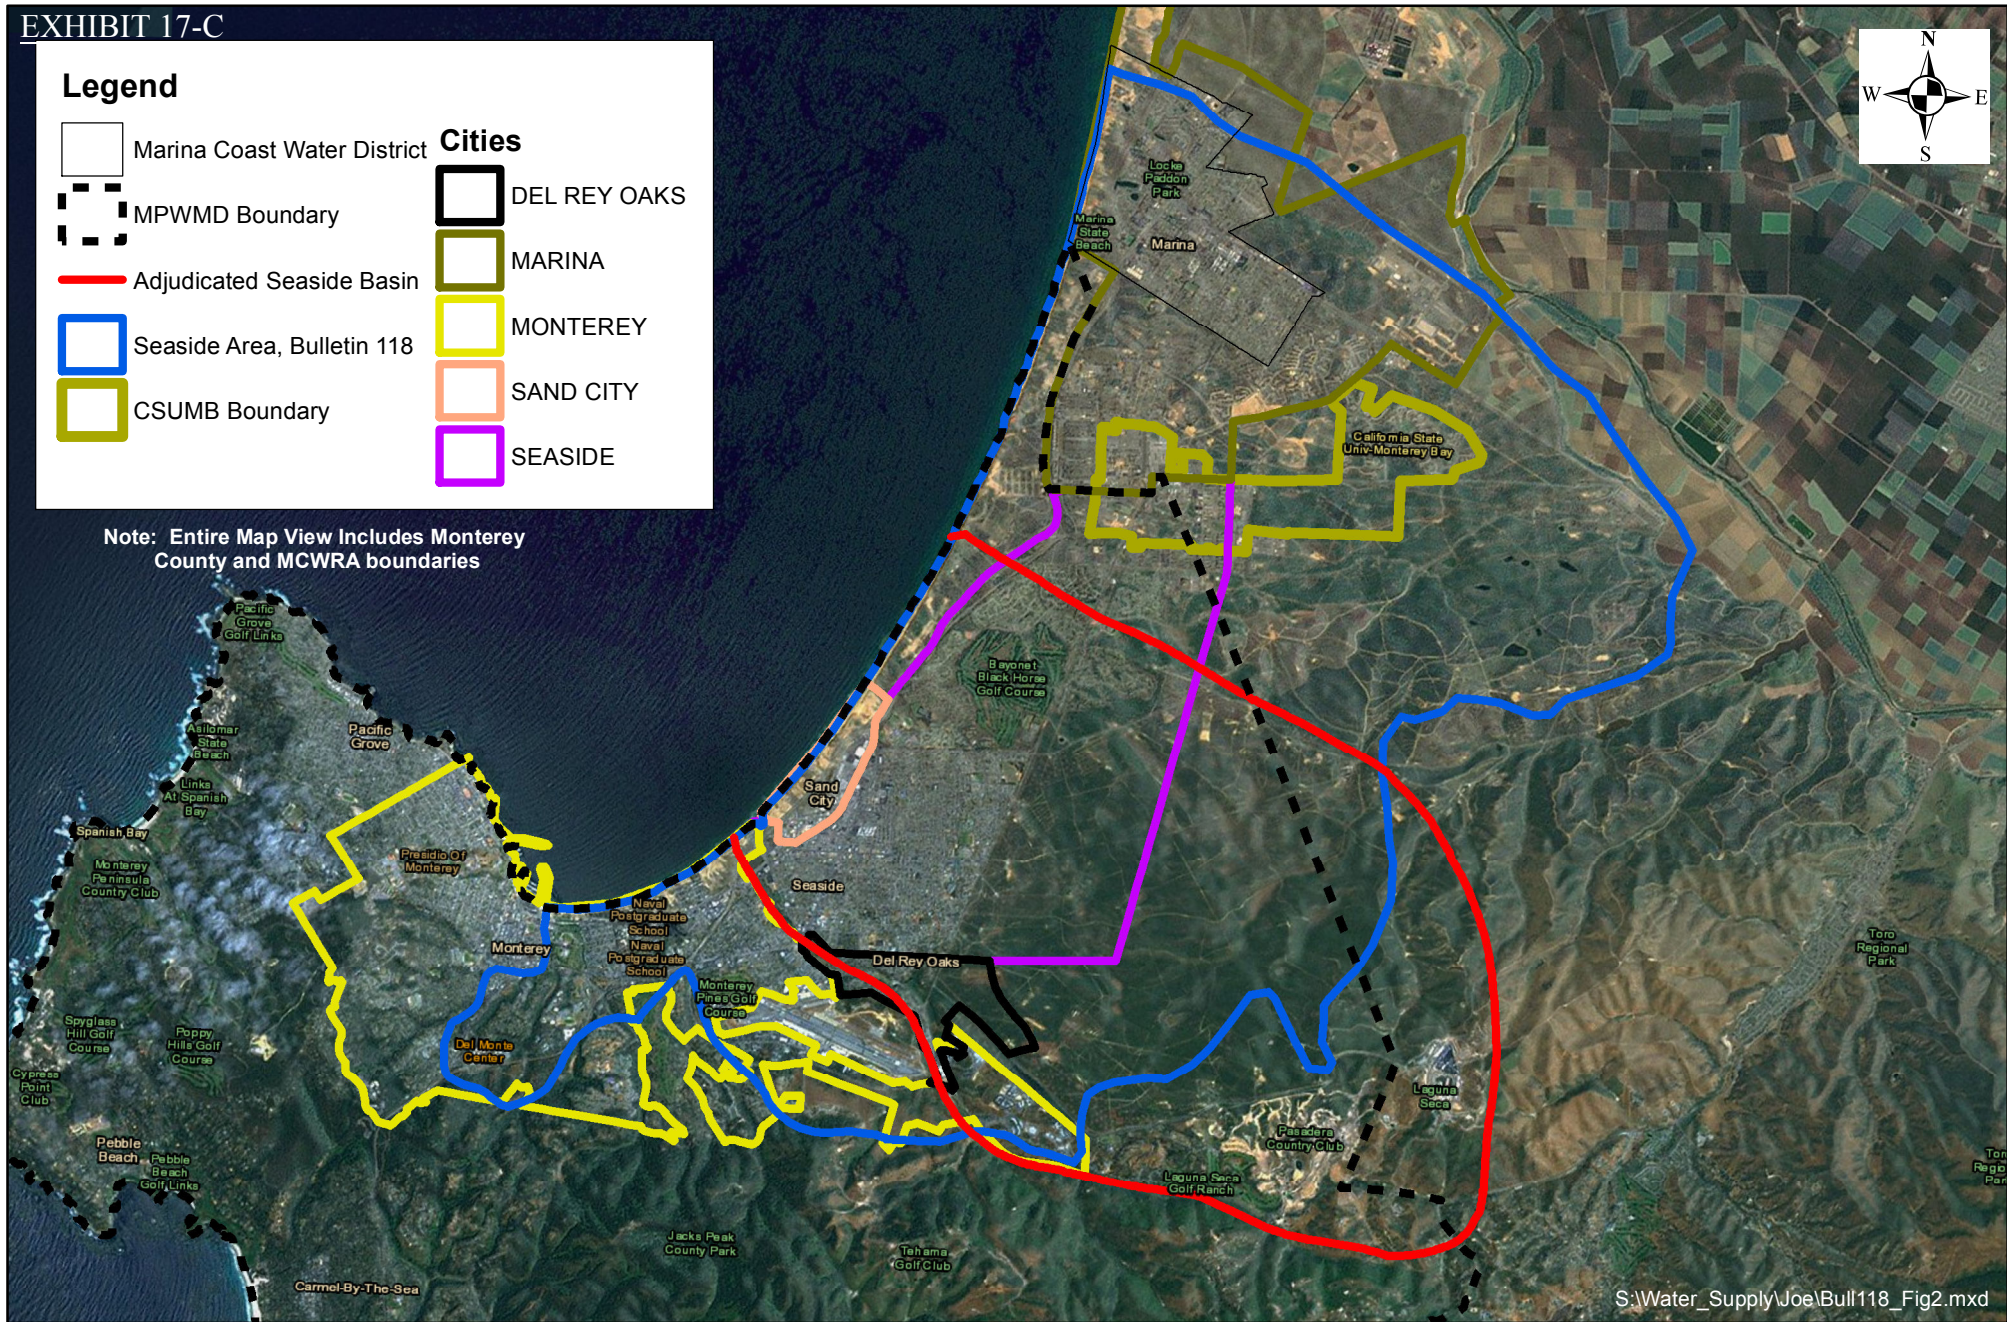

**Legend**

	Marina Coast Water District	<b>Cities</b>	
	MPWMD Boundary		DEL REY OAKS
	Adjudicated Seaside Basin		MARINA
	Seaside Area, Bulletin 118		MONTEREY
	CSUMB Boundary		SAND CITY
			SEASIDE

Note: Entire Map View Includes Monterey County and MCWRA boundaries

S:\Water\_Supply\Joel\Bull118\_Fig2.mxd

**Figure 2: Proposed Modified Basin Boundary with Local Agencies**