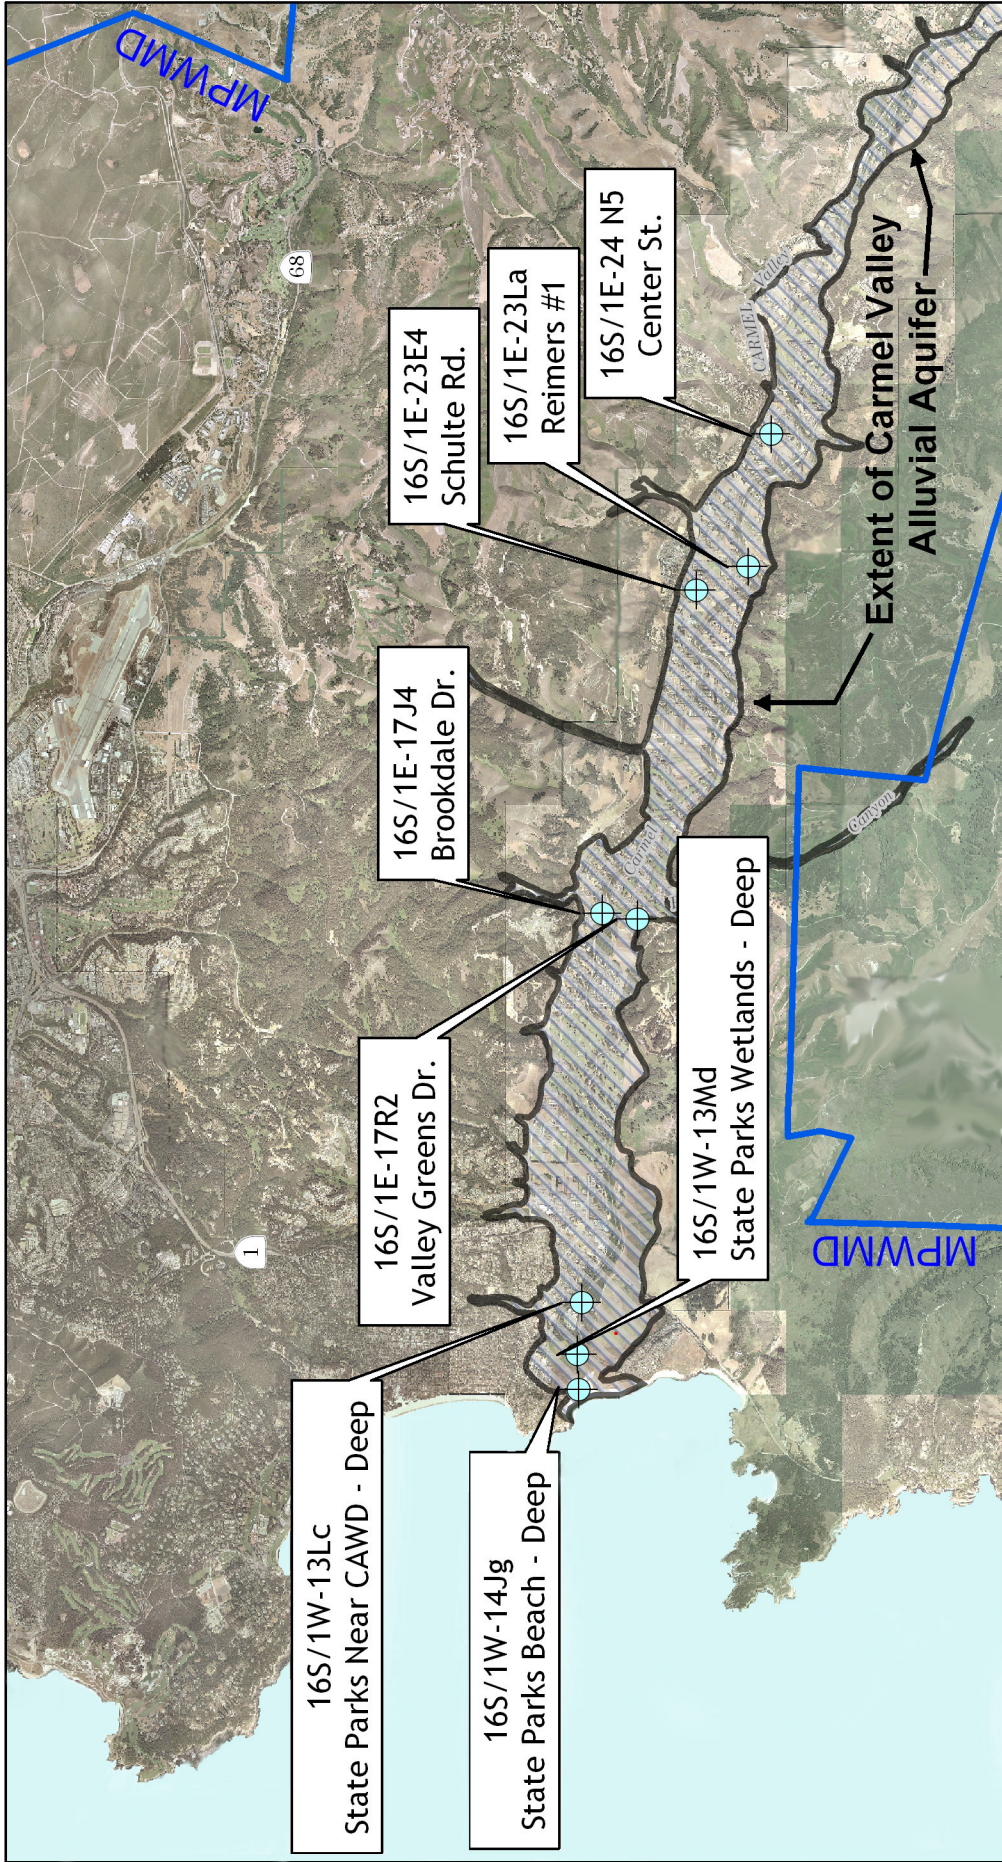

LOCATION OF MPWMD LOWER CARMEL VALLEY WATER QUALITY MONITORING WELLS (River Mile 0.0 to 9.0)

Scale

Monterey Peninsula
Water Management District