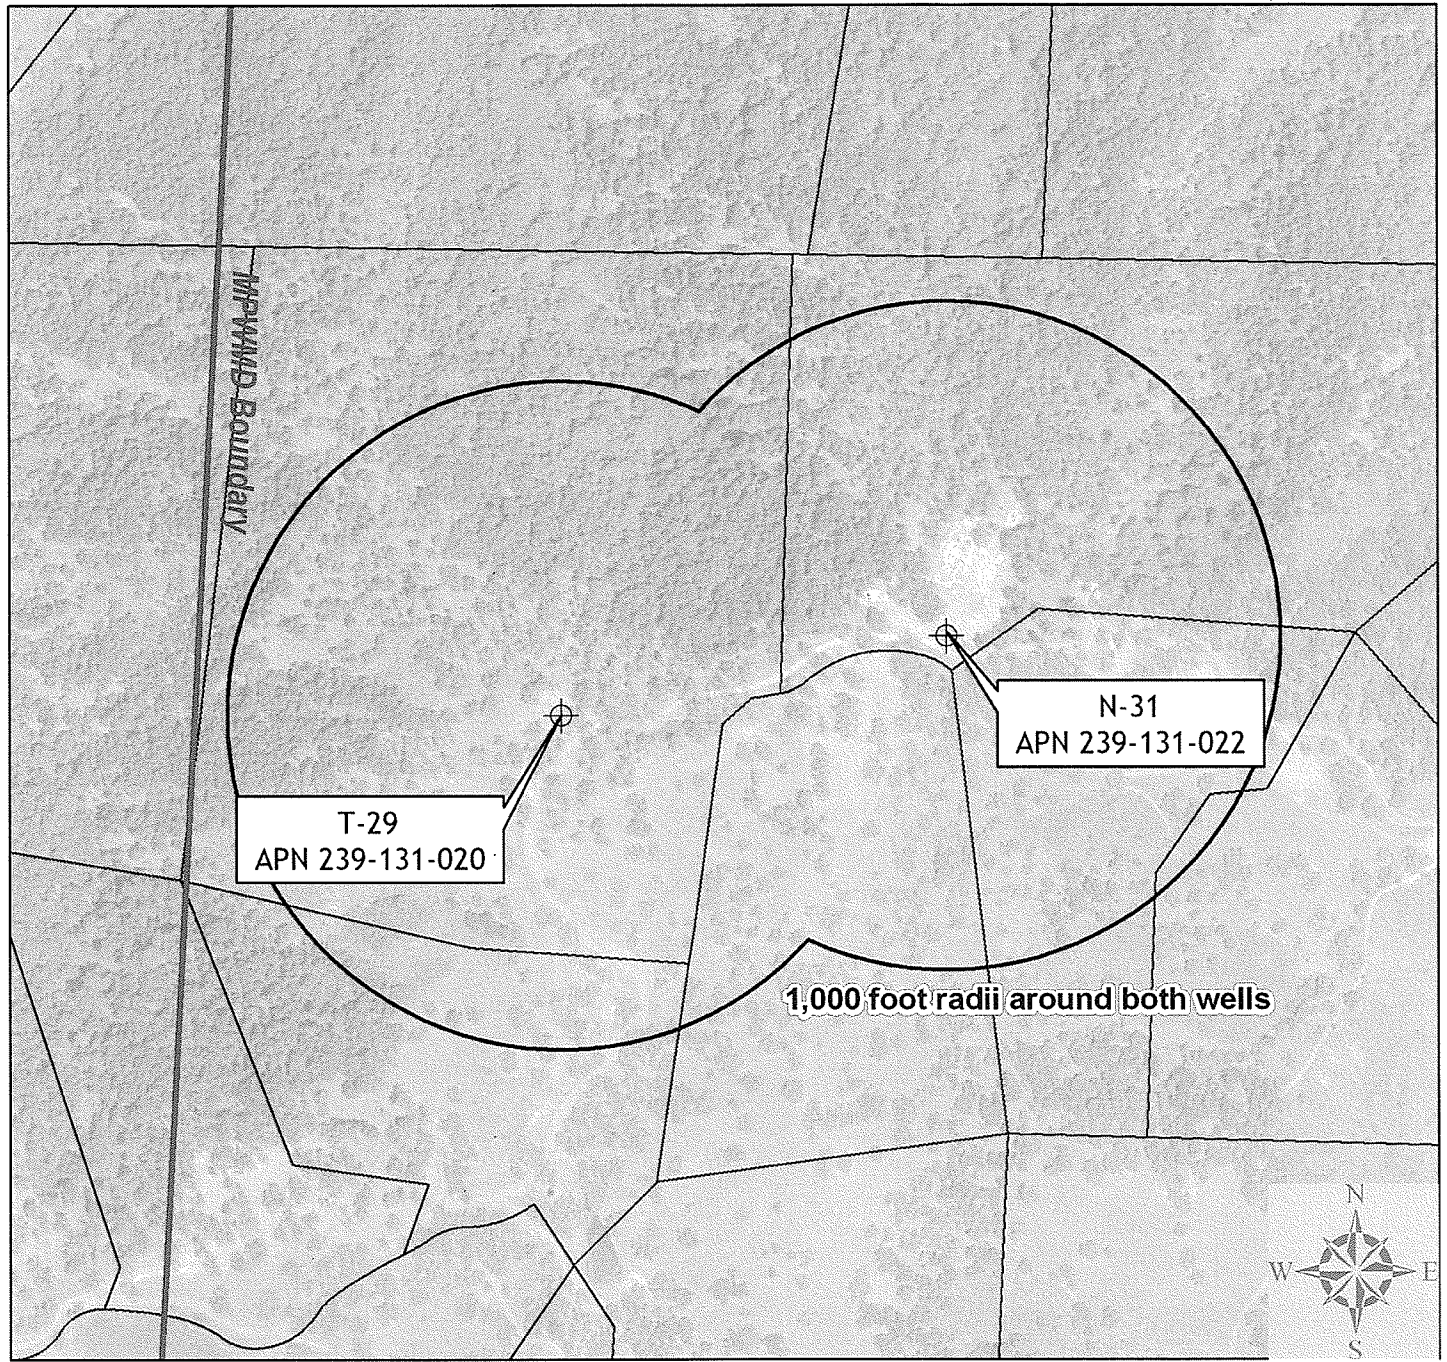

Registered Wells in Vicinity of Santa Lucia Preserve Wells T-29 and N-31

All locations are approximate based on information in MPWMD files

Scale

There no registered wells within 1,000 feet of either well.