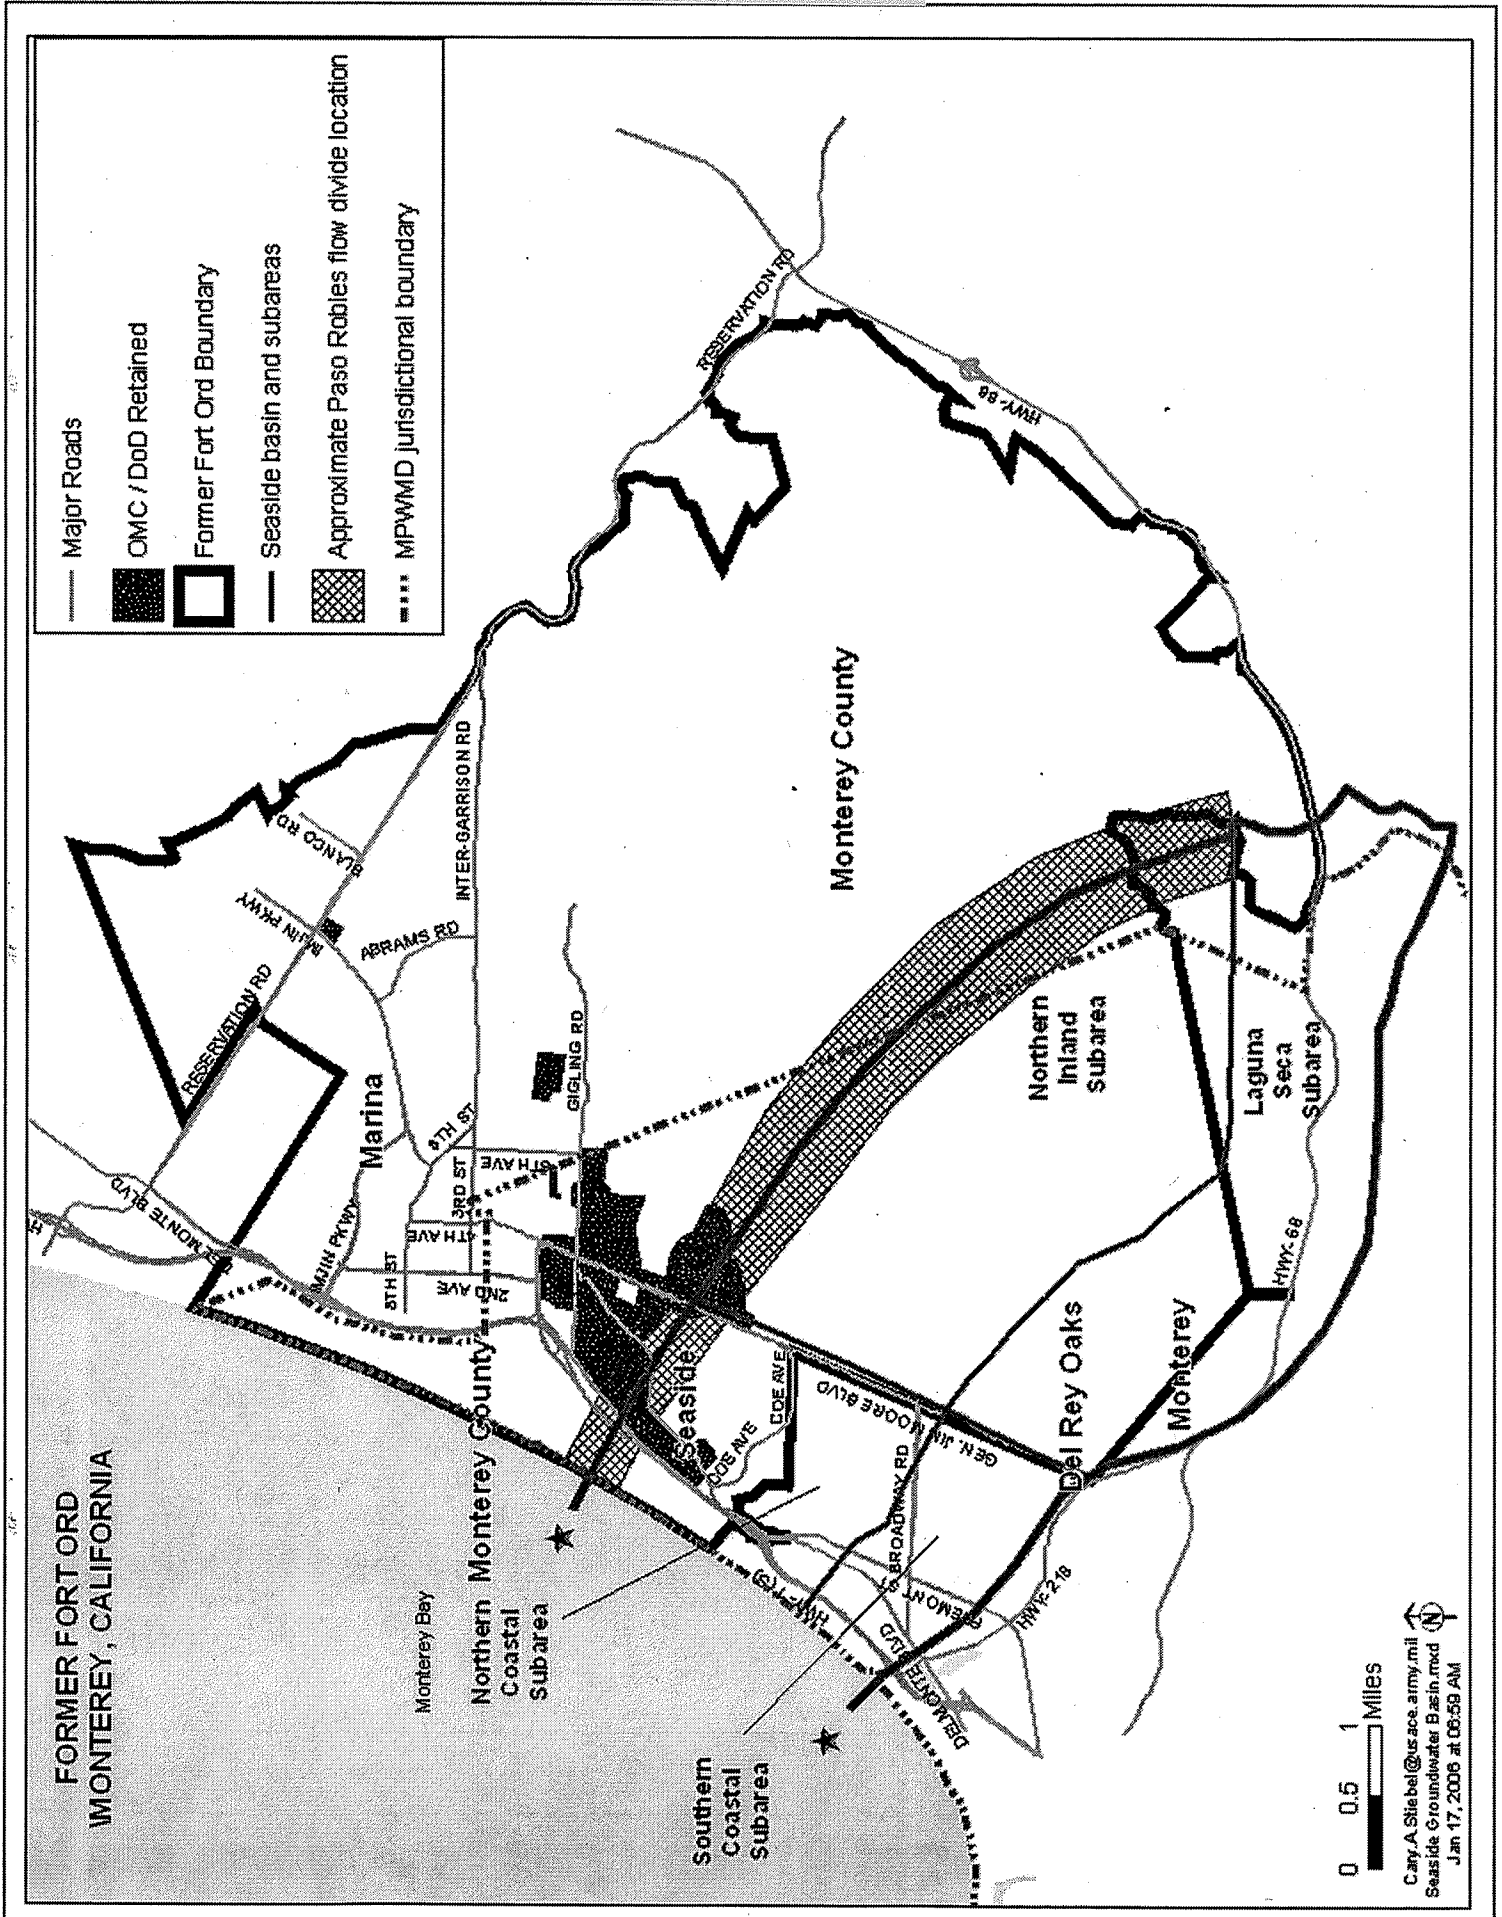

EXHIBIT 18-B

FORMER FORT ORD  
MONTEREY, CALIFORNIA

Major Roads

OMC / DoD Retained

Former Fort Ord Boundary

Seaside basin and subareas

Approximate Paso Robles flow divide location

MPWMD jurisdictional boundary

Monterey County

Monterey Bay

Northern Monterey County

Northern Coastal Subarea

Southern Coastal Subarea

Seaside

Del Rey Oaks

Monterey

Northern Inland Subarea

Laguna Seca Subarea

0 0.5 1 Miles

Cary A. Stibel@usace.army.mil  
Seaside Groundwater Basin.mxd  
Jan 17, 2006 at 06:59 AM