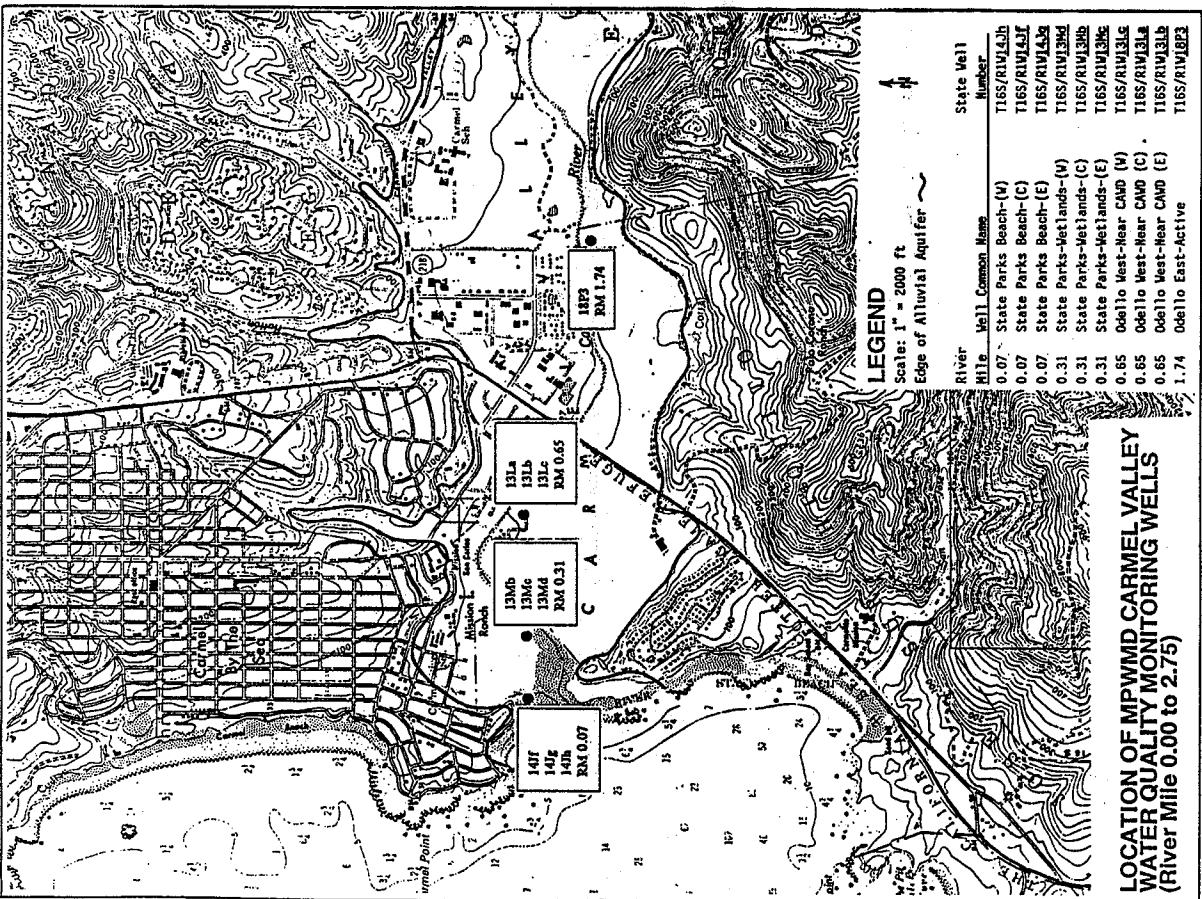

**LOCATION OF MPWMD CARMEL VALLEY WATER QUALITY MONITORING WELLS (River Mile 2.75 to 5.62)**

**LOCATION OF MPWMD CARMEL VALLEY WATER QUALITY MONITORING WELLS (River Mile 0.00 to 2.75)**